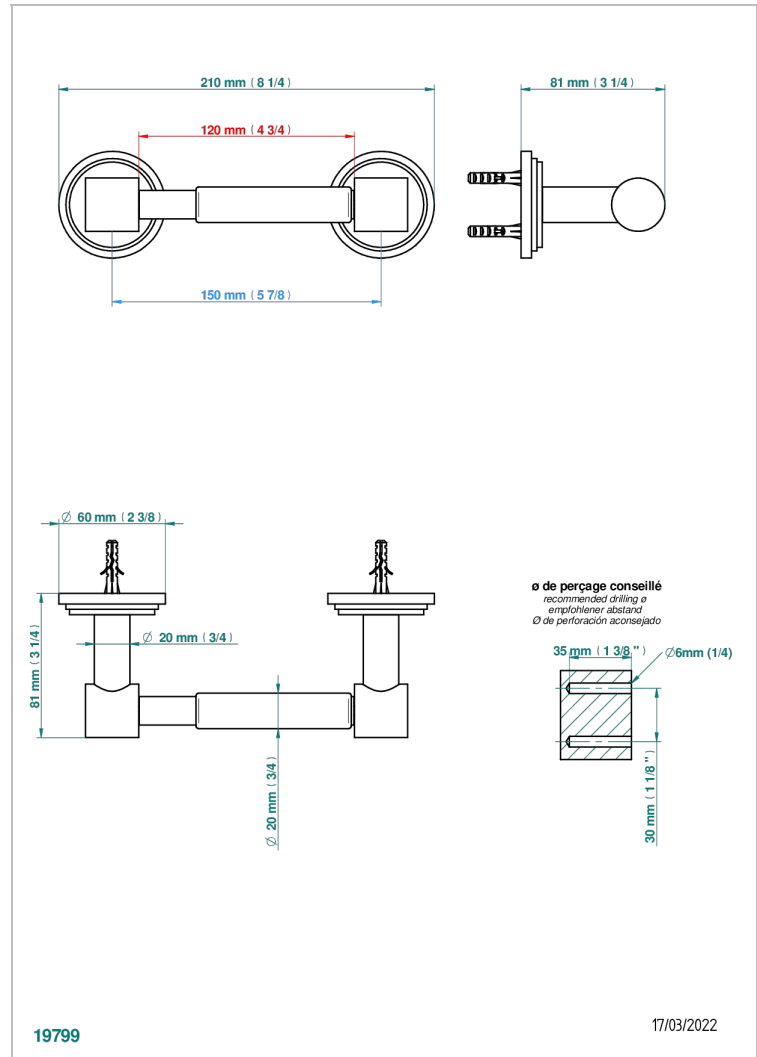

## CHARACTERISTIC

- Le 9 Howlite
- Paper roll holder