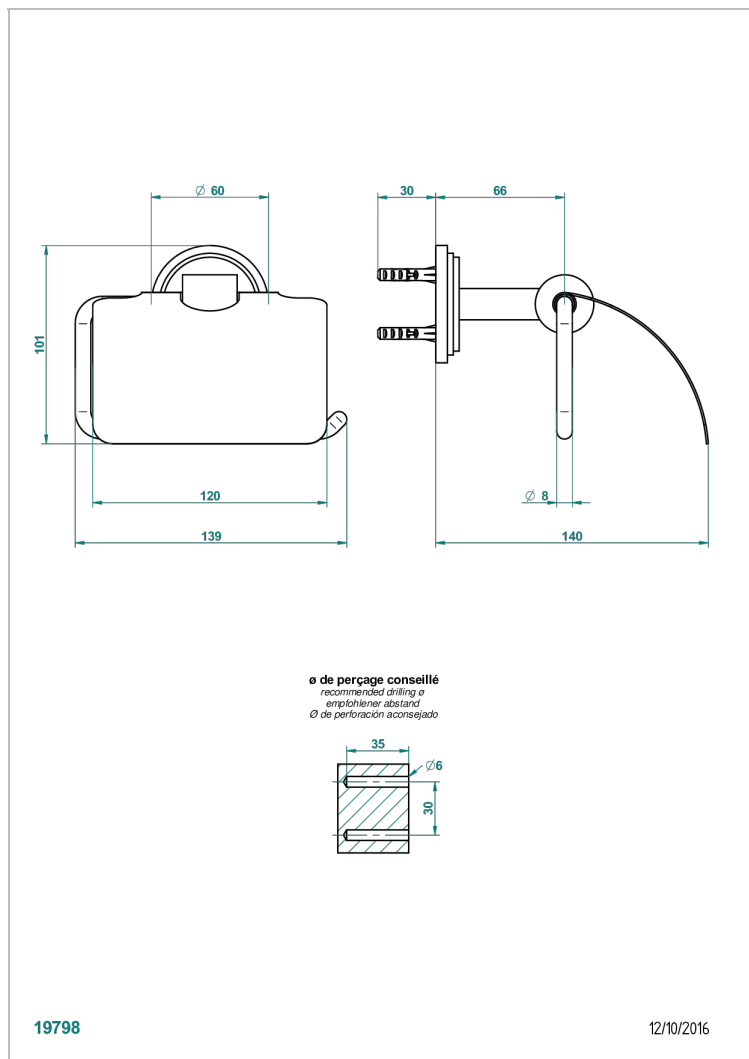

FAUBOURG METAL WITH LEVER HANDLES

G2U-538AC

THG[®]
PARIS

Toilet paper holder, single mount with cover

19798

12/10/2016

CHARACTERISTIC

- Faubourg Metal with lever handles
- Toilet paper holder, single mount with cover