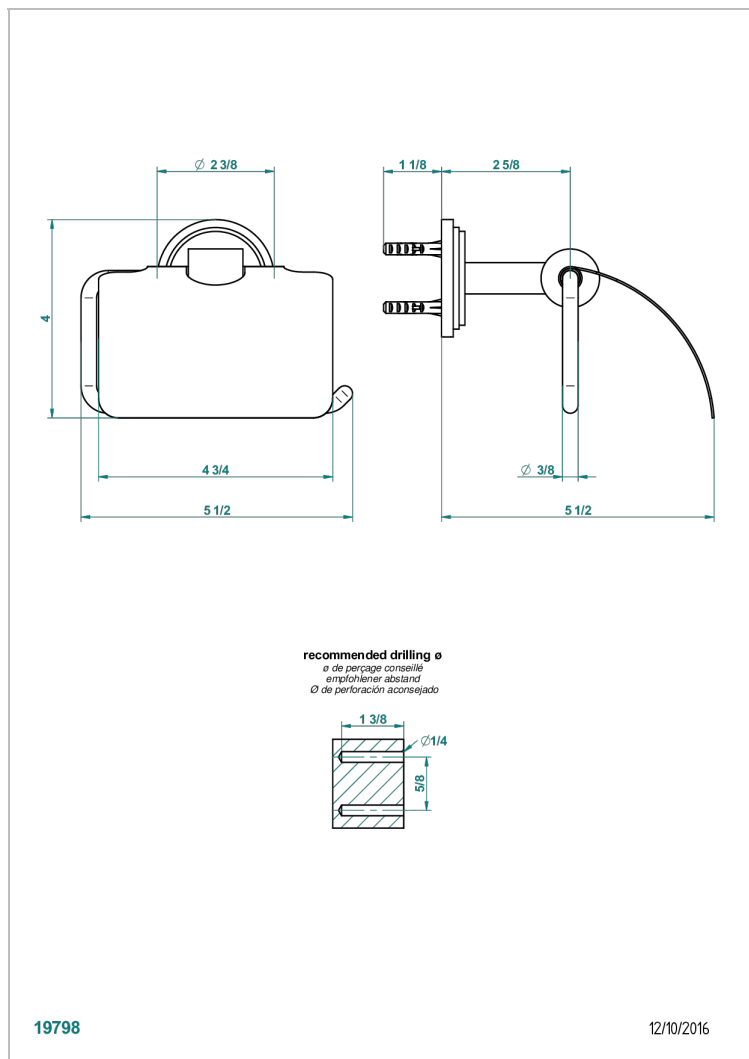

# FAUBOURG METAL WITH LEVER HANDLES

G2U-538AC

THG<sup>®</sup>  
PARIS

Toilet paper holder, single mount with cover

19798

12/10/2016

## CHARACTERISTIC

- Faubourg Metal with lever handles
- Toilet paper holder, single mount with cover