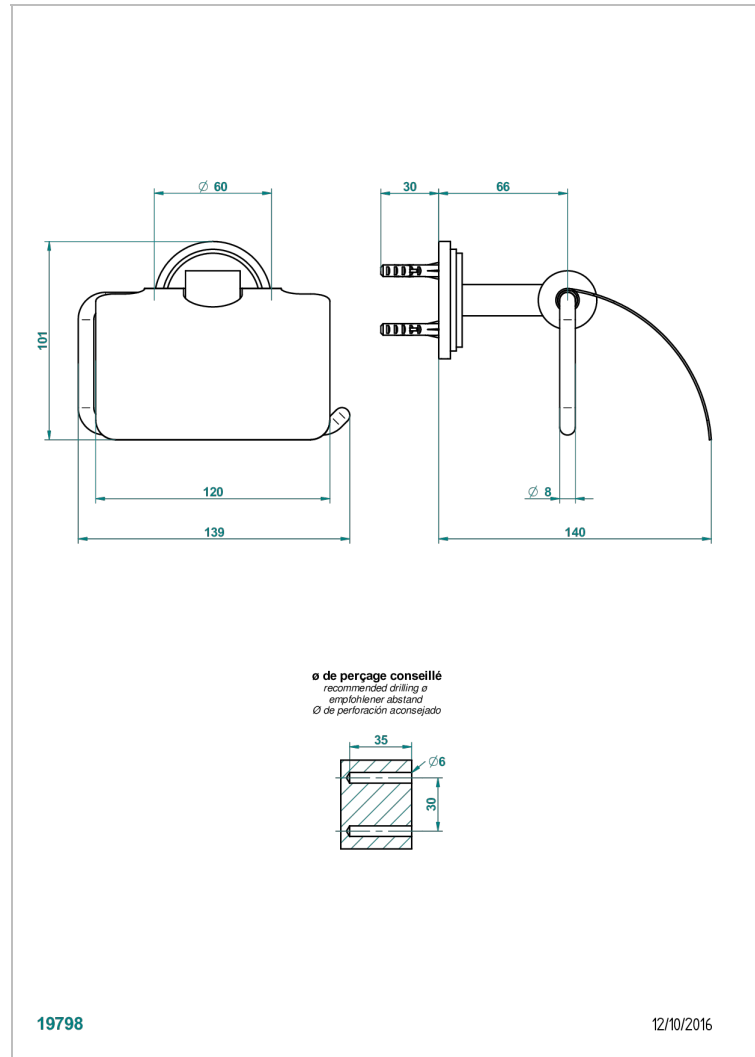

FRIVOLE WITH LEVER HANDLES

G2S-538AC

Toilet paper holder, single mount with cover

THG[®]
PARIS

CHARACTERISTIC

- Frivole with lever handles
- Toilet paper holder, single mount with cover

AVAILABLE FINITIONS

Black ceram - D30
Blush PVD - H62
Brass color PVD - H49
Brown bronze color PVD - F33
Chrome polished - A02
Chrome polished / gold polished - G02