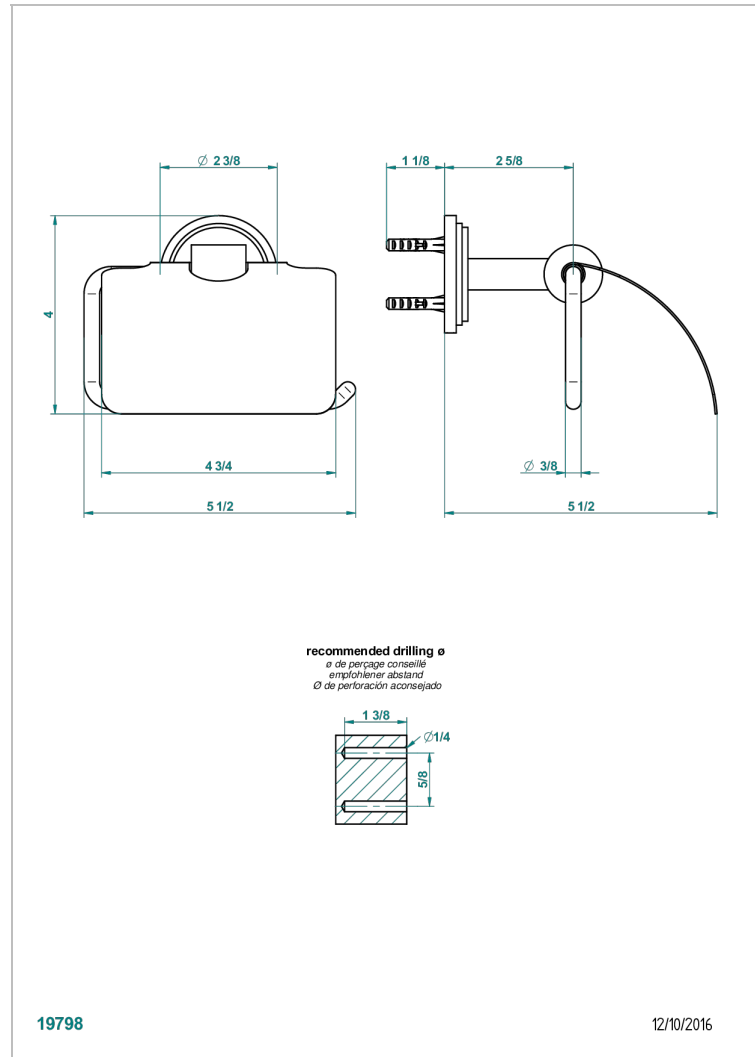

FRIVOLE WITH LEVER HANDLES

G2S-538AC

Toilet paper holder, single mount with cover

THG[®]
PARIS

19798

12/10/2016

CHARACTERISTIC

- Frivole with lever handles
- Toilet paper holder, single mount with cover

Umber PVD - H66