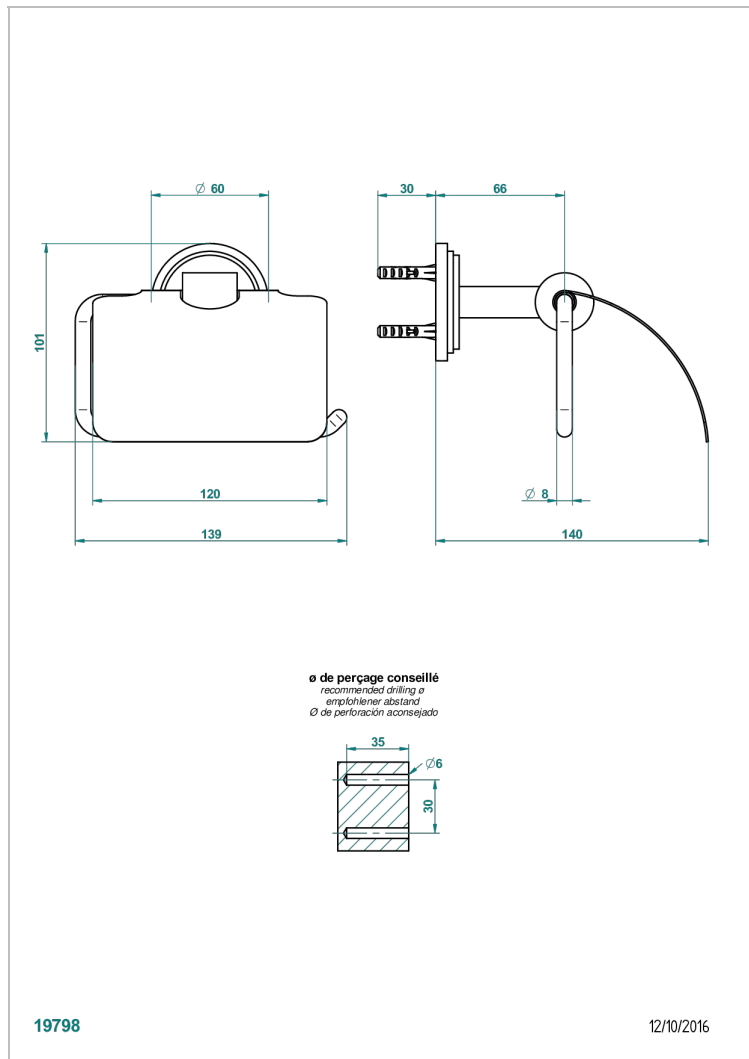

# FAUBOURG BLACK PORCELAIN WITH LEVER HANDLES

G2M-538AC

Toilet paper holder, single mount with cover

## CHARACTERISTIC

- Faubourg Black Porcelain with lever handles
- Toilet paper holder, single mount with cover