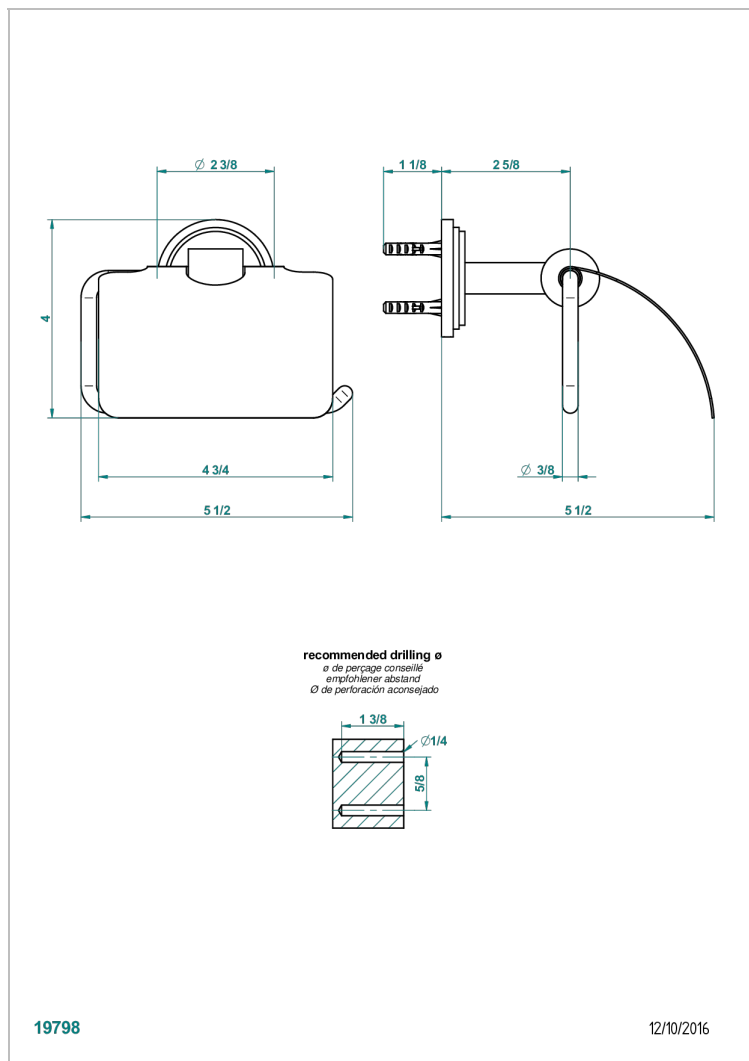

FAUBOURG BLACK PORCELAIN WITH LEVER HANDLES

G2M-538AC

Toilet paper holder, single mount with cover

19798

12/10/2016

CHARACTERISTIC

- Faubourg Black Porcelain with lever handles
- Toilet paper holder, single mount with cover