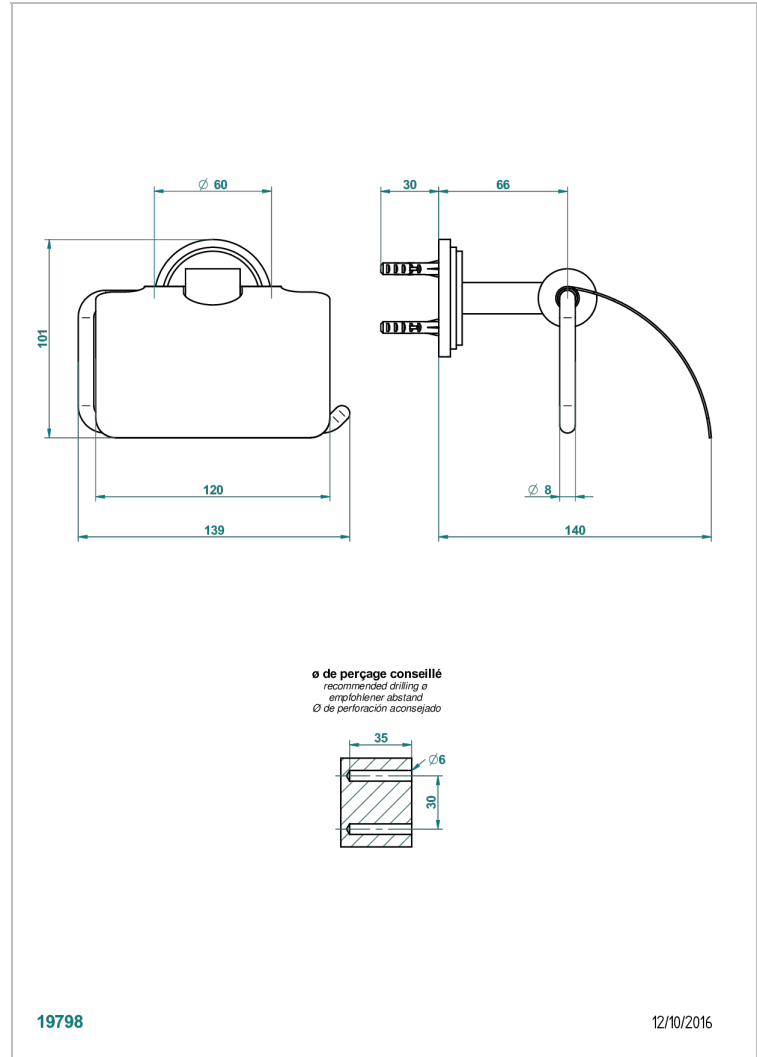

FAUBOURG BLACK PORCELAIN

G2L-538AC

Toilet paper holder, single mount with cover

THG[®]
PARIS

19798

12/10/2016

CHARACTERISTIC

- Faubourg Black Porcelain
- Toilet paper holder, single mount with cover