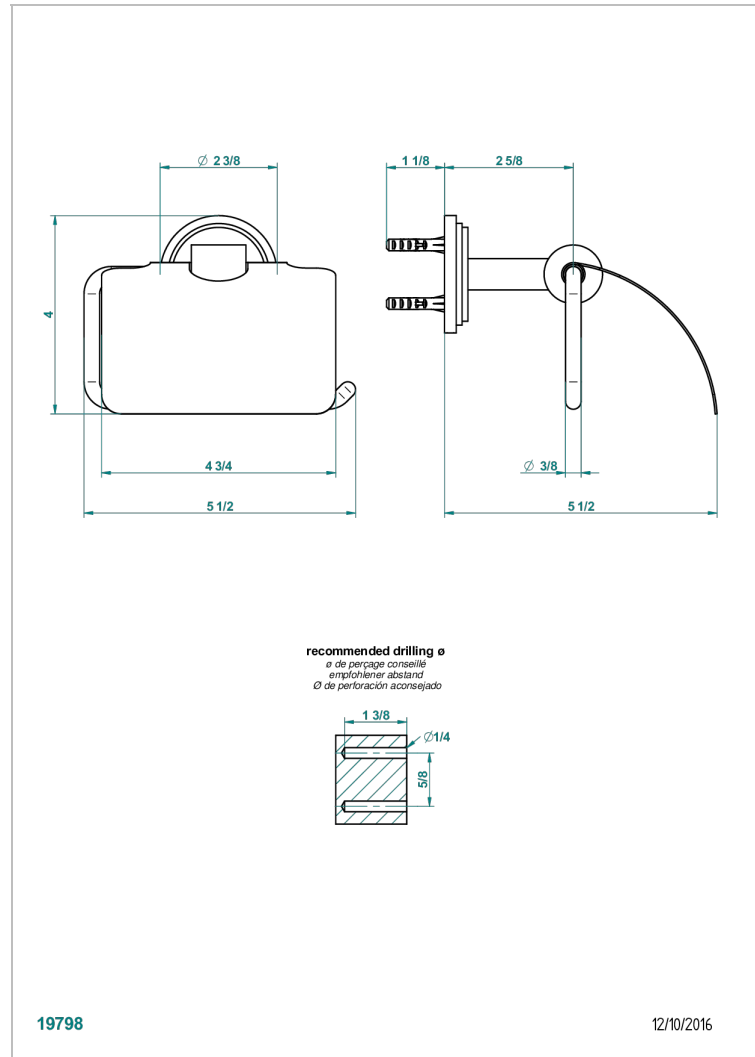

# FAUBOURG BLACK PORCELAIN

G2L-538AC

Toilet paper holder, single mount with cover

THG<sup>®</sup>  
PARIS

19798

12/10/2016

## CHARACTERISTIC

- Faubourg Black Porcelain
- Toilet paper holder, single mount with cover