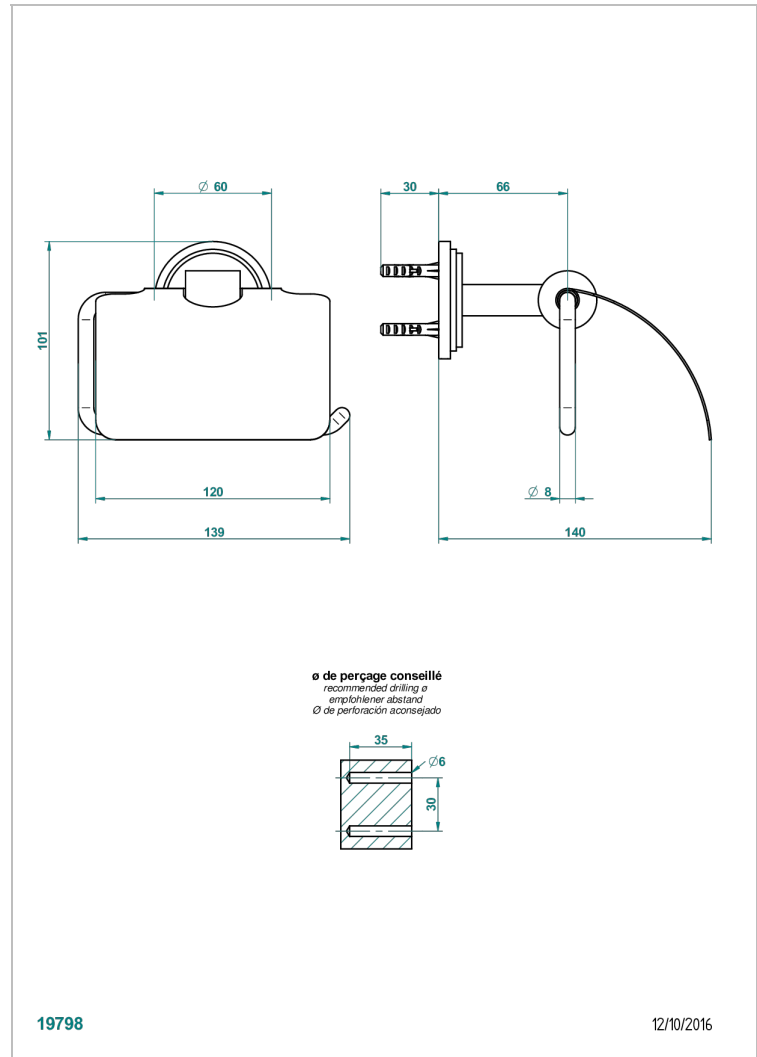

FAUBOURG WHITE PORCELAIN

G2K-538AC

Toilet paper holder, single mount with cover

THG[®]
PARIS

CHARACTERISTIC

- Faubourg White Porcelain
- Toilet paper holder, single mount with cover

AVAILABLE FINITIONS

Black ceram - D30
Blush PVD - H62
Brass color PVD - H49
Brown bronze color PVD - F33
Chrome polished - A02
Chrome polished / gold polished - G02