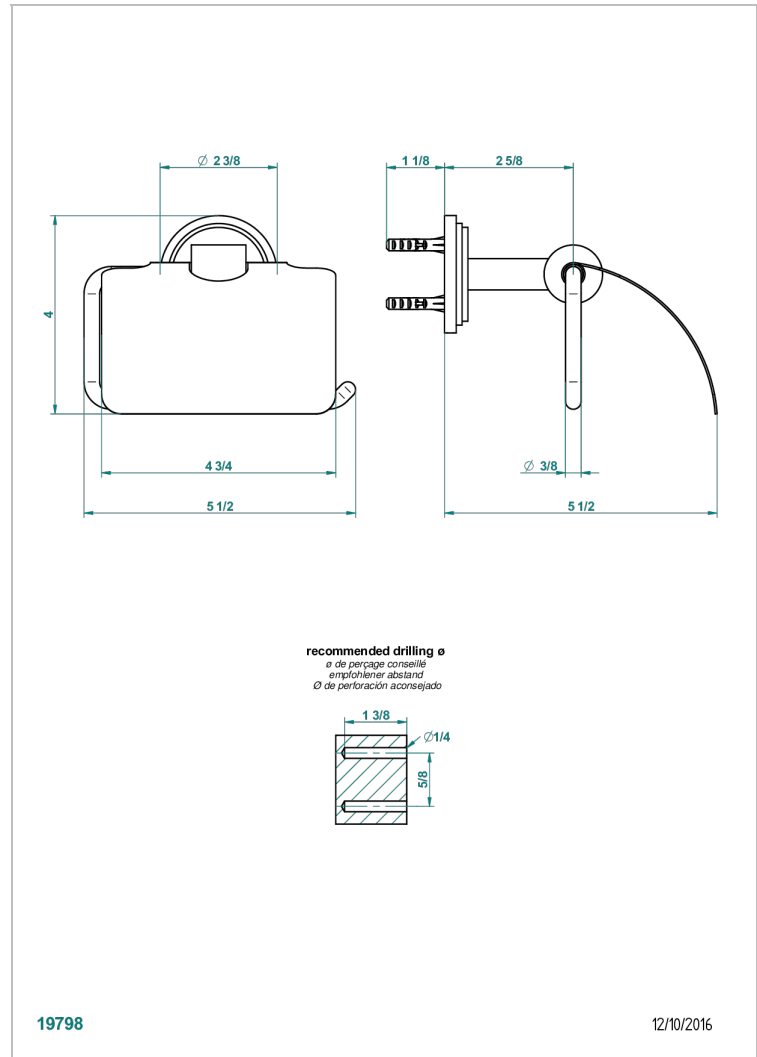

FAUBOURG WHITE PORCELAIN

G2K-538AC

Toilet paper holder, single mount with cover

THG[®]
PARIS

19798

12/10/2016

CHARACTERISTIC

- Faubourg White Porcelain
- Toilet paper holder, single mount with cover