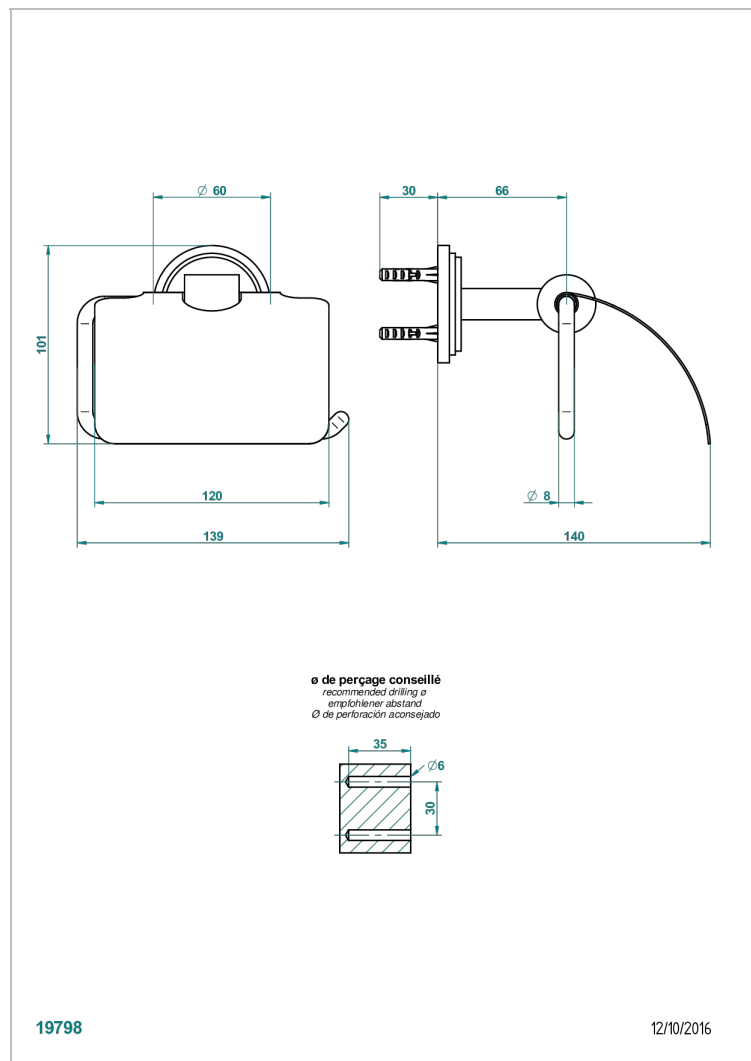

FAUBOURG WHITE PORCELAIN WITH LEVER HANDLES

G2J-538AC

Toilet paper holder, single mount with cover

CHARACTERISTIC

- Faubourg White Porcelain with lever handles
- Toilet paper holder, single mount with cover