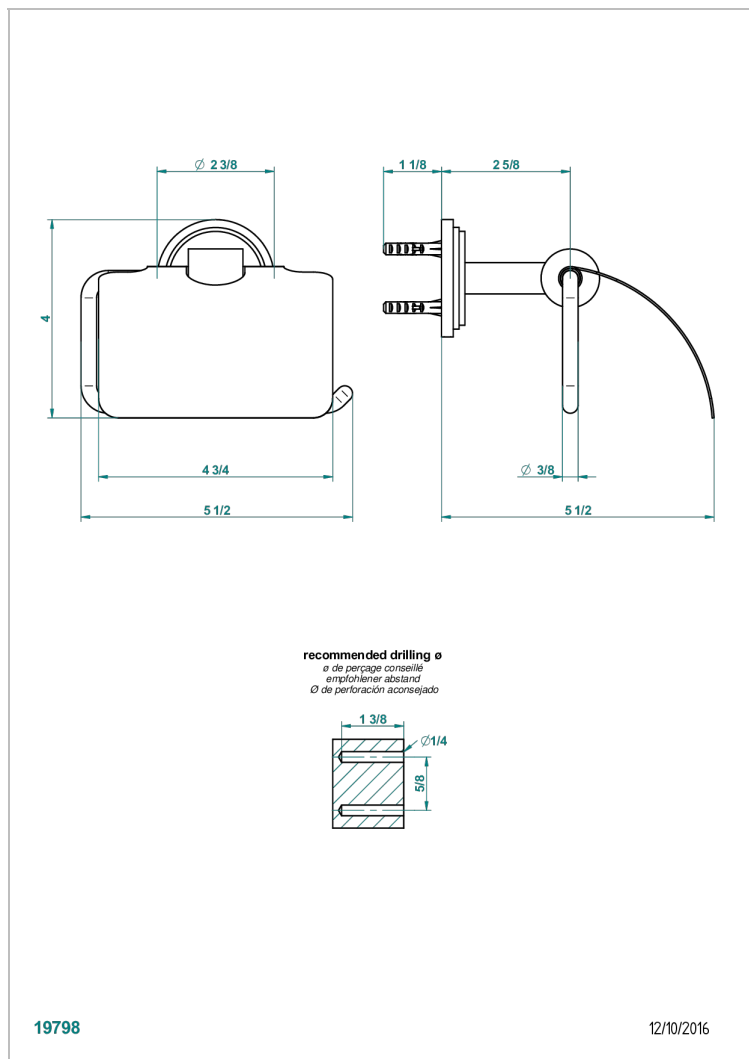

FAUBOURG WHITE PORCELAIN WITH LEVER HANDLES

G2J-538AC

Toilet paper holder, single mount with cover

CHARACTERISTIC

- Faubourg White Porcelain with lever handles
- Toilet paper holder, single mount with cover