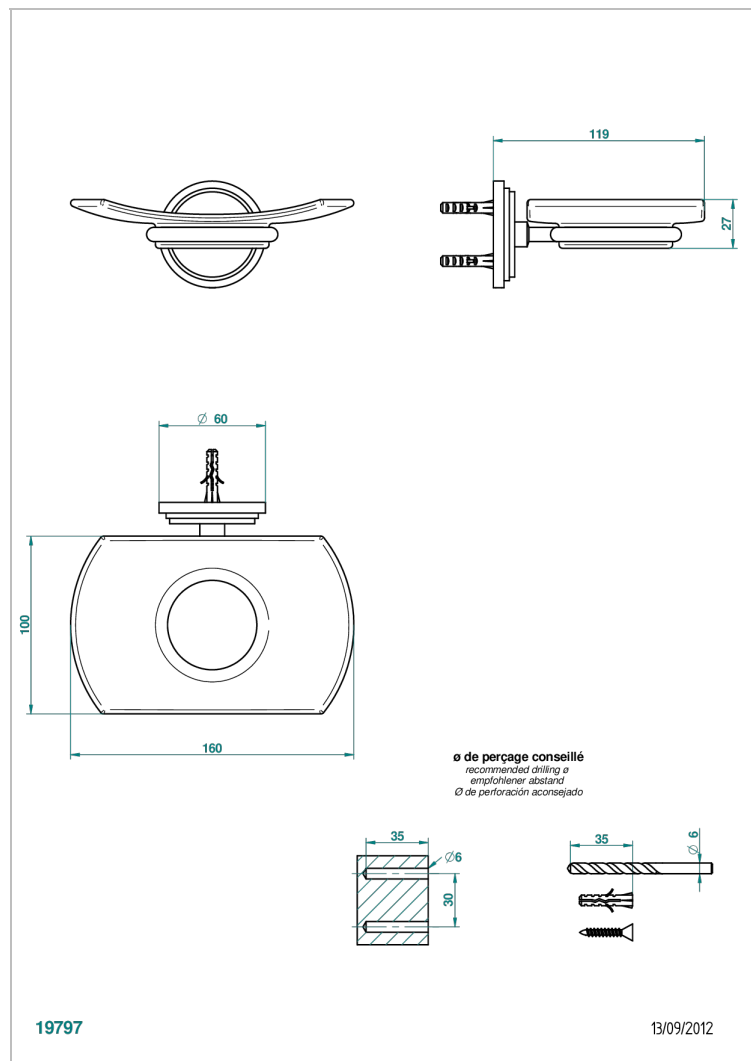

# FAUBOURG METAL WITH LEVER HANDLES

G2U-500

Glass soap dish, wall mounted

## CHARACTERISTIC

- Faubourg Metal with lever handles
- Glass soap dish, wall mounted