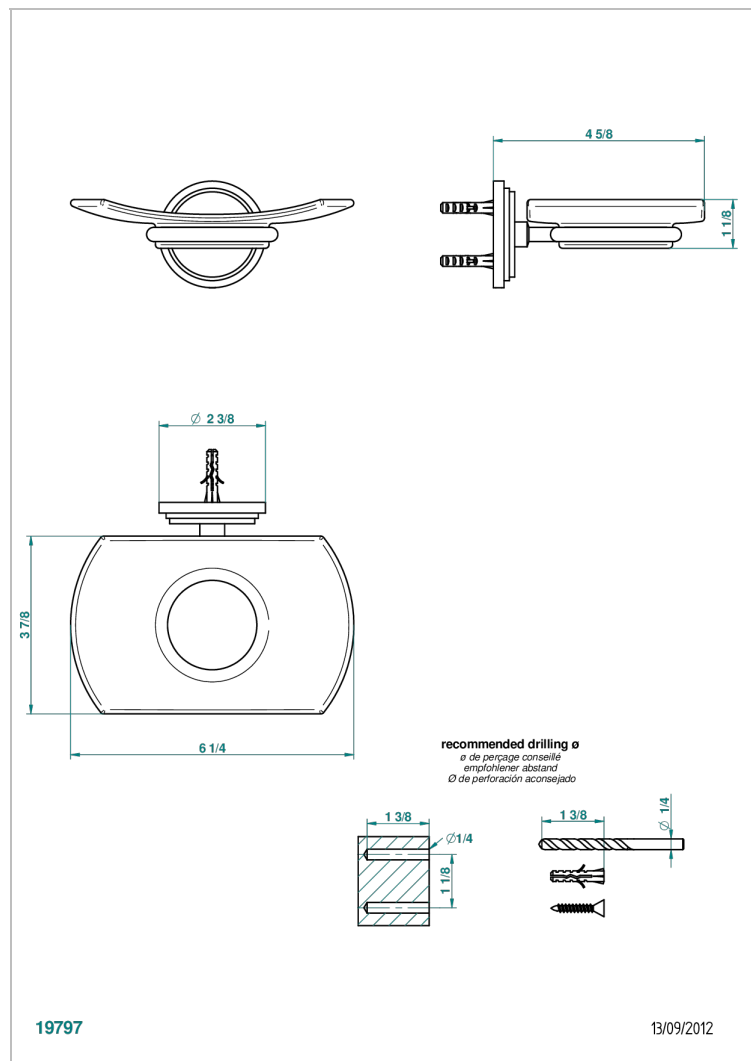

# FAUBOURG METAL WITH LEVER HANDLES

G2U-500

Glass soap dish, wall mounted

## CHARACTERISTIC

- Faubourg Metal with lever handles
- Glass soap dish, wall mounted