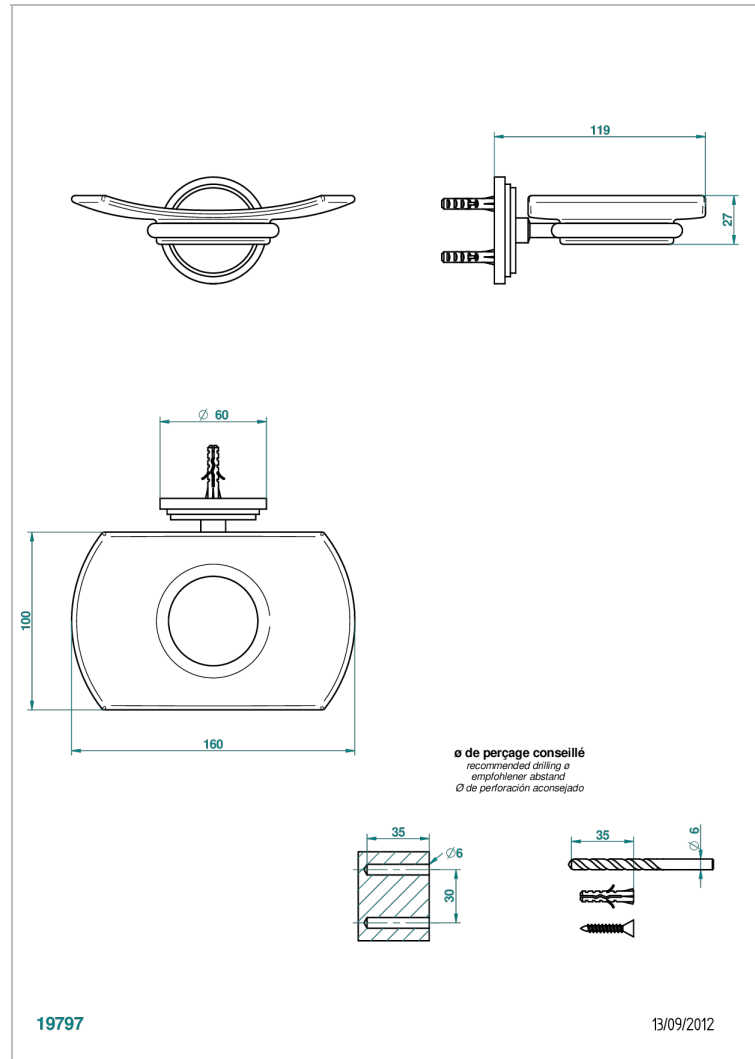

FAUBOURG METAL WITH LEVER

G2U-500

Wall mounted glass soap dish

THG[®]
PARIS

CHARACTERISTIC

- Faubourg Metal with lever
- Wall mounted glass soap dish

AVAILABLE FINITIONS

Antique nickel - H28
Black ceram - D30
Blush PVD - H62
Brass color PVD - H49
Brown bronze color PVD - F33
Gold color PVD - H52