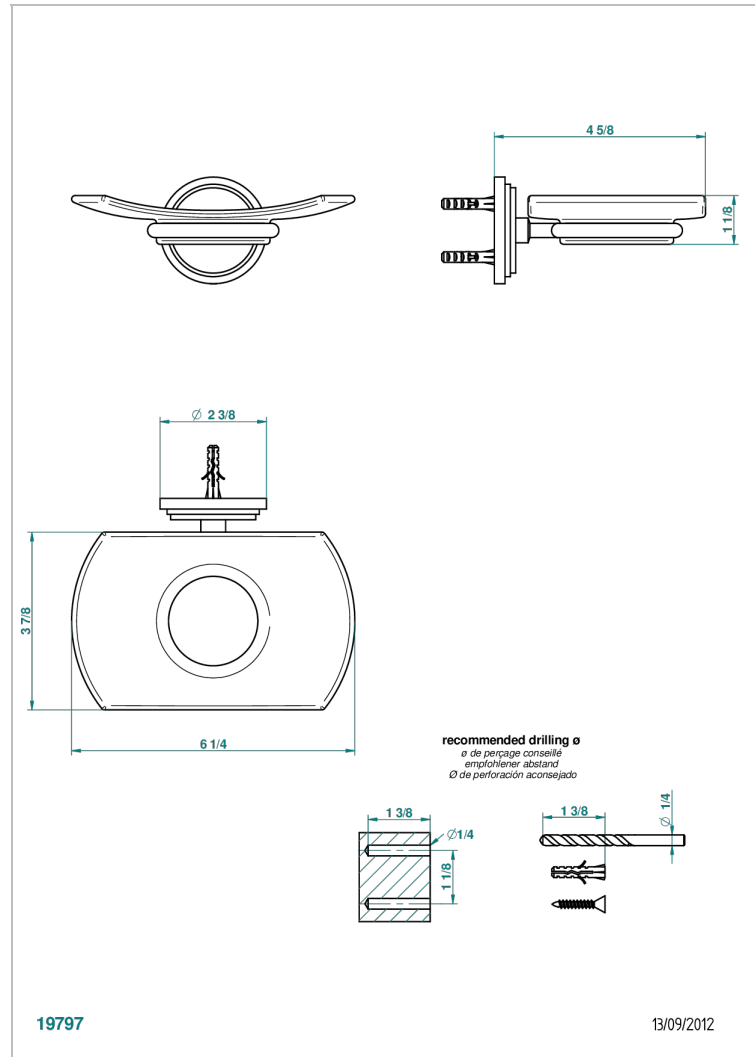

FAUBOURG METAL WITH LEVER

G2U-500

Wall mounted glass soap dish

THG[®]
PARIS

CHARACTERISTIC

- Faubourg Metal with lever
- Wall mounted glass soap dish

AVAILABLE FINITIONS

Antique nickel - H28
Black ceram - D30
Blush PVD - H62
Brass color PVD - H49
Brown bronze color PVD - F33
Gold color PVD - H52