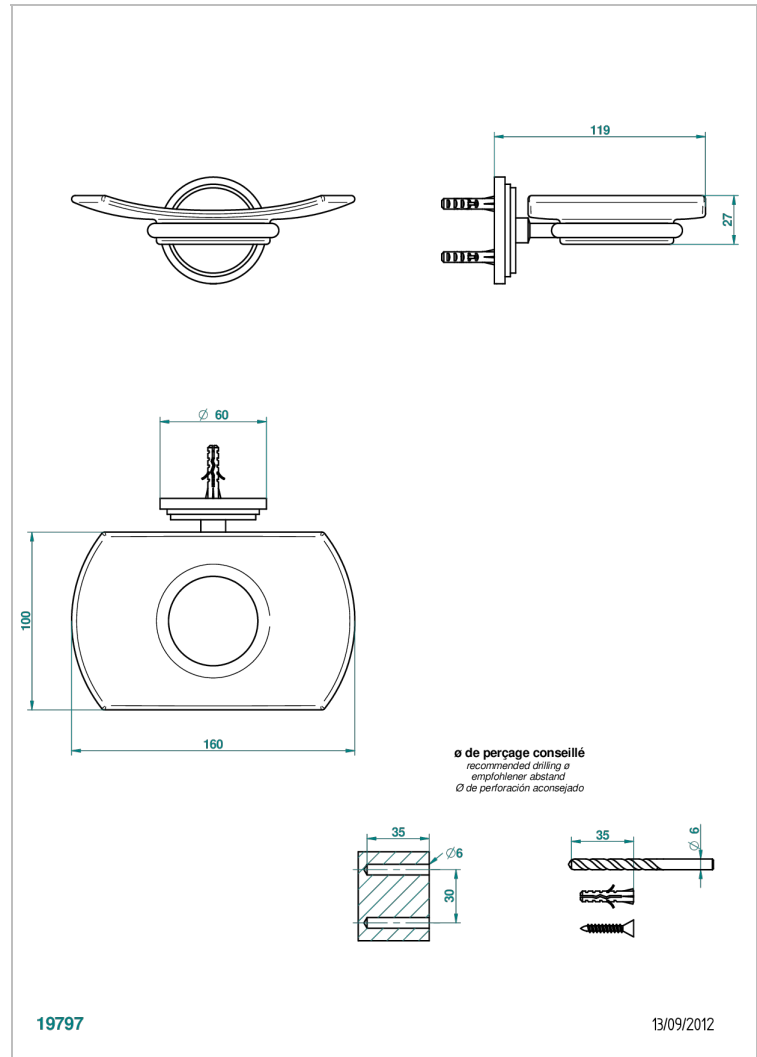

FRIVOLE WITH LEVER HANDLES

G2S-500

Glass soap dish, wall mounted

THG[®]
PARIS

CHARACTERISTIC

- Frivole with lever handles
- Glass soap dish, wall mounted

AVAILABLE FINITIONS

Black ceram - D30
Blush PVD - H62
Brass color PVD - H49
Brown bronze color PVD - F33
Chrome polished - A02
Chrome polished / gold polished - G02