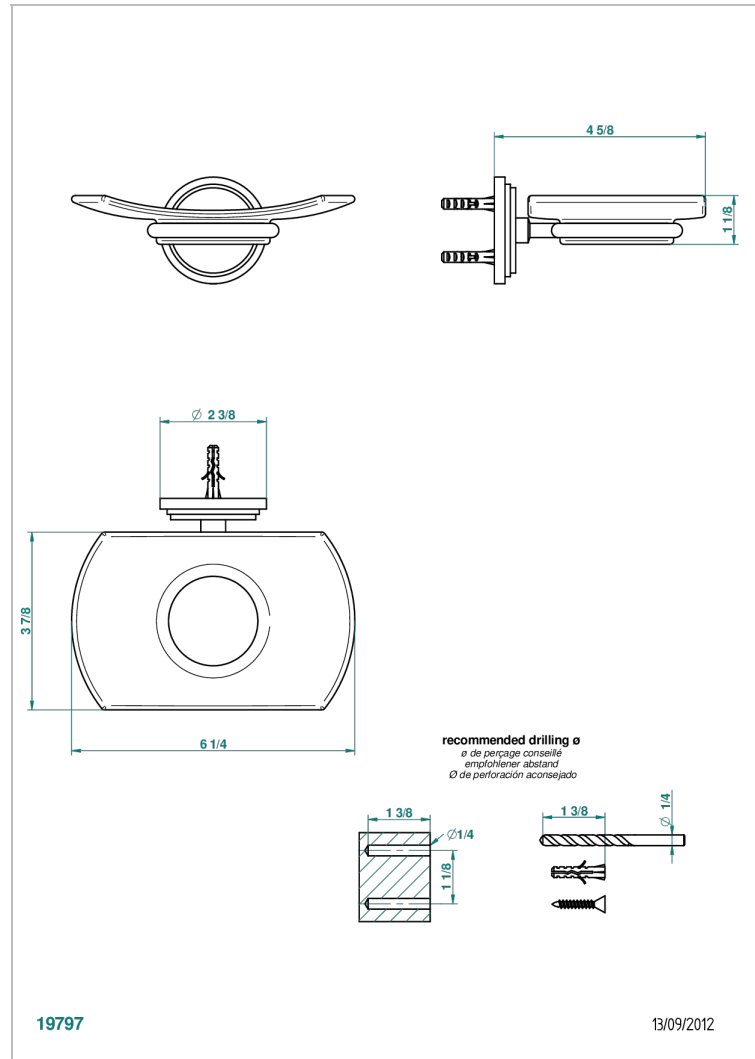

# FRIVOLE WITH LEVER HANDLES

G2S-500

Glass soap dish, wall mounted

THG<sup>®</sup>  
PARIS

## CHARACTERISTIC

- Frivole with lever handles
- Glass soap dish, wall mounted