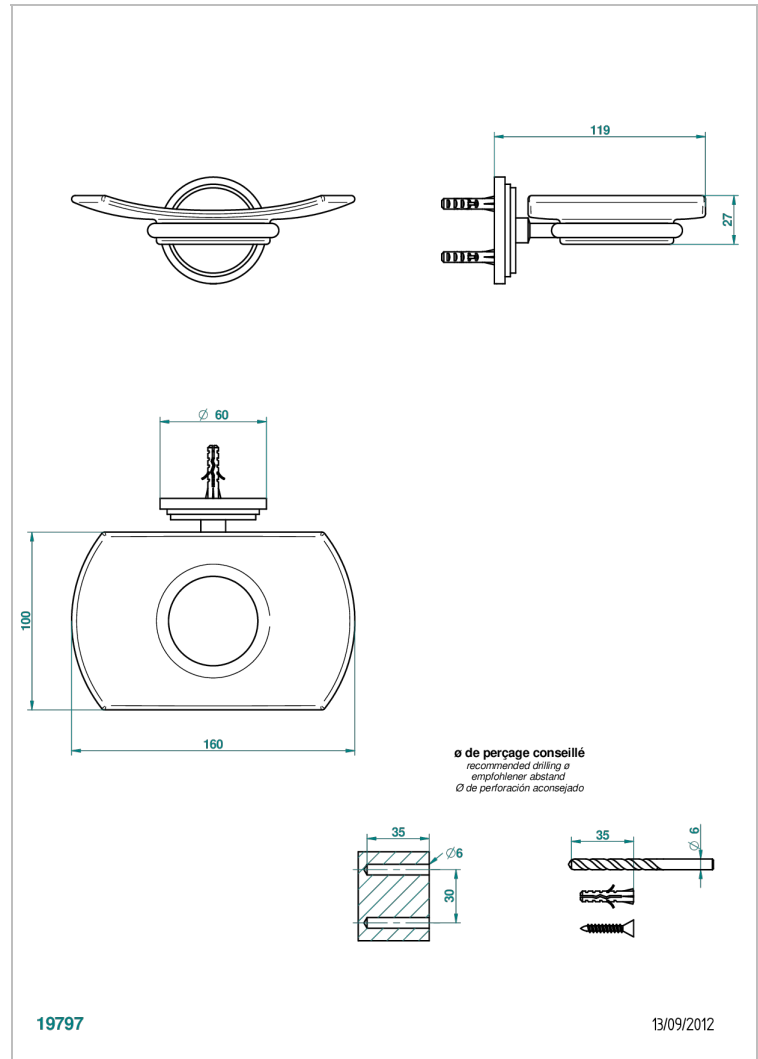

FRIVOLE WITH LEVER

G2S-500

Wall mounted glass soap dish

THG[®]
PARIS

CHARACTERISTIC

- Frivole with lever
- Wall mounted glass soap dish

AVAILABLE FINITIONS

Antique nickel - H28
Black ceram - D30
Blush PVD - H62
Brass color PVD - H49
Brown bronze color PVD - F33
Gold color PVD - H52