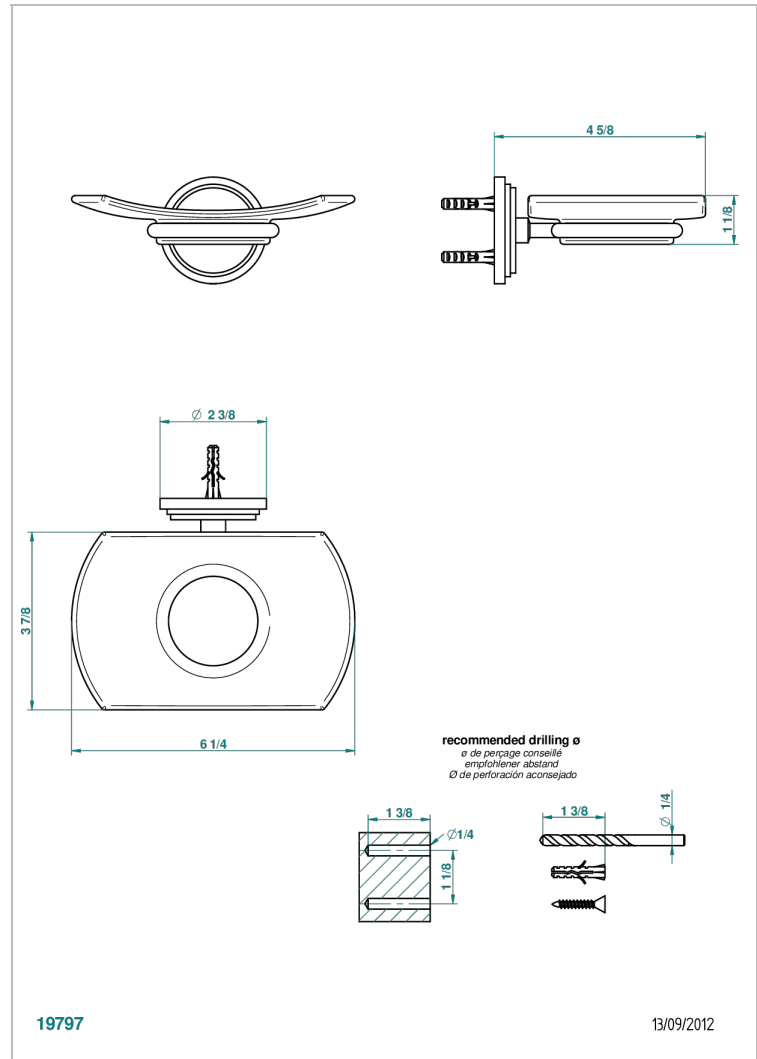

FRIVOLE WITH LEVER

G2S-500

Wall mounted glass soap dish

THG[®]
PARIS

CHARACTERISTIC

- Frivole with lever
- Wall mounted glass soap dish

AVAILABLE FINITIONS

Antique nickel - H28
Black ceram - D30
Blush PVD - H62
Brass color PVD - H49
Brown bronze color PVD - F33
Gold color PVD - H52