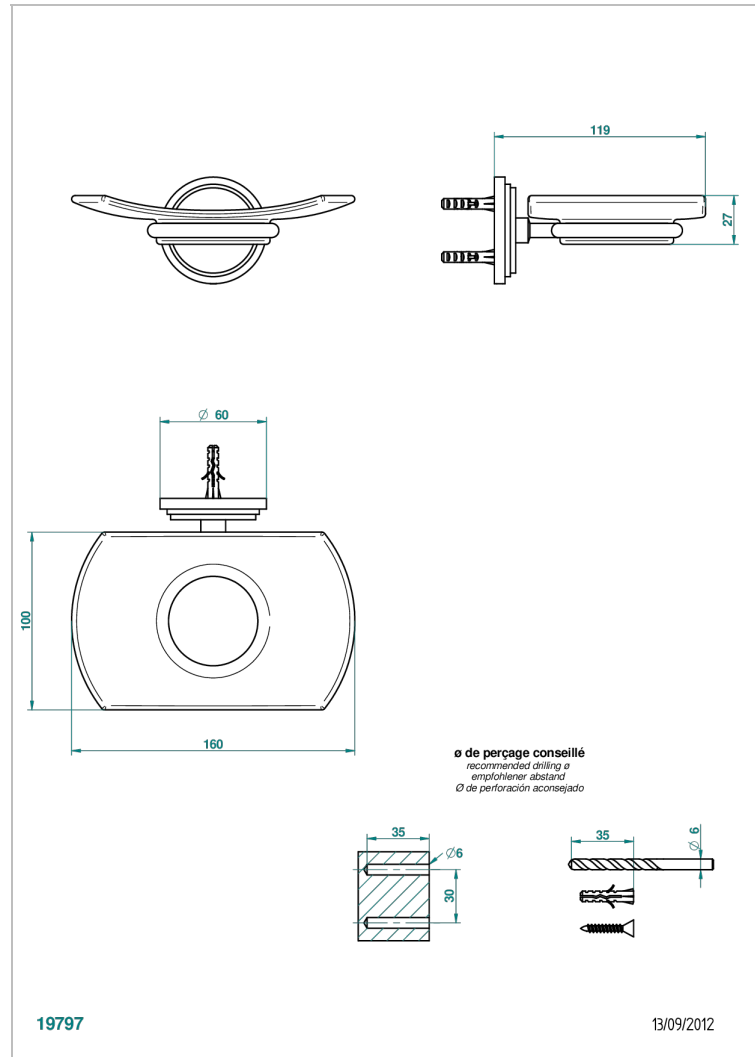

FROUFROU WITH LEVER HANDLES

G2P-500

Glass soap dish, wall mounted

THG[®]
PARIS

CHARACTERISTIC

- Froufrou with lever handles
- Glass soap dish, wall mounted

AVAILABLE FINITIONS

Black ceram - D30
Blush PVD - H62
Brass color PVD - H49
Brown bronze color PVD - F33
Chrome polished - A02
Chrome polished / gold polished - G02