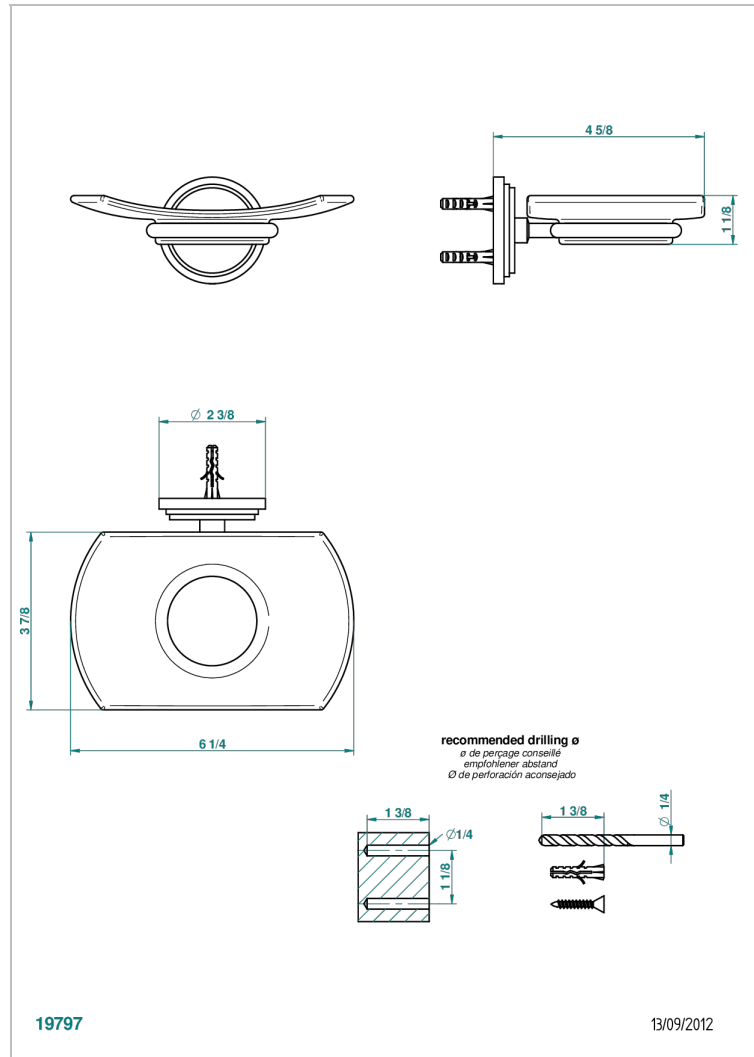

FROUFROU WITH LEVER HANDLES

G2P-500

Glass soap dish, wall mounted

THG[®]
PARIS

CHARACTERISTIC

- Froufrou with lever handles
- Glass soap dish, wall mounted

AVAILABLE FINITIONS

Black ceram - D30
Blush PVD - H62
Brass color PVD - H49
Brown bronze color PVD - F33
Chrome polished - A02
Chrome polished / gold polished - G02