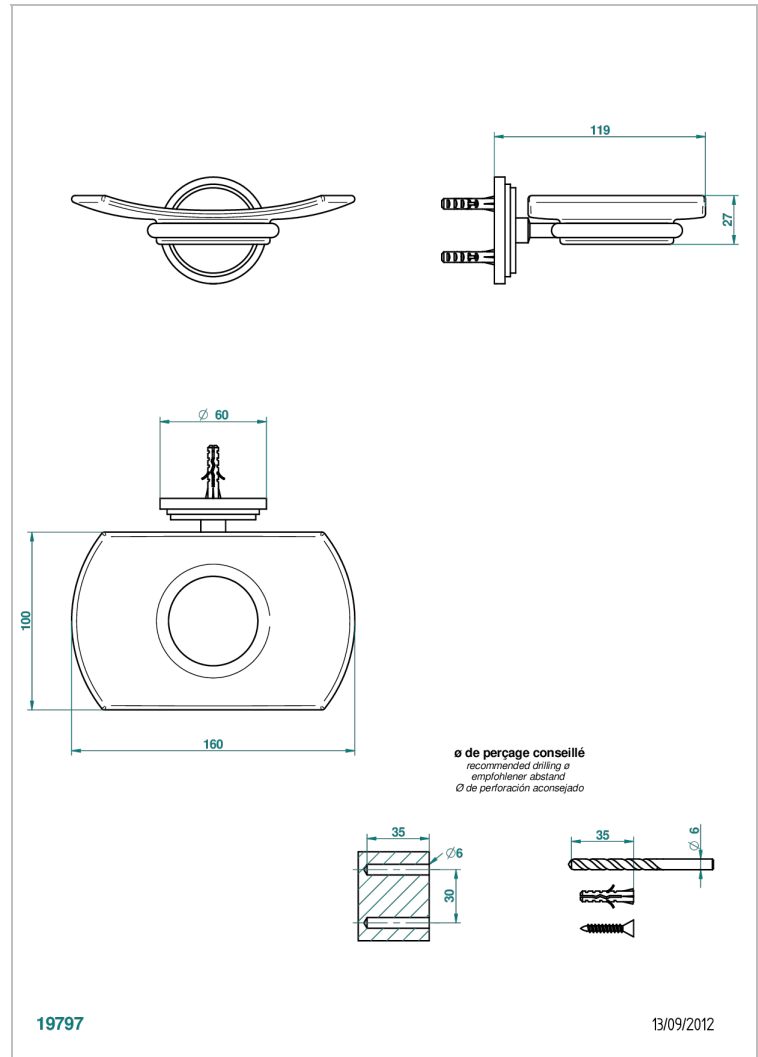

FROUFROU WITH LEVER

G2P-500

Wall mounted glass soap dish

THG[®]
PARIS

CHARACTERISTIC

- Froufrou with lever
- Wall mounted glass soap dish

AVAILABLE FINITIONS

Antique nickel - H28
Black ceram - D30
Blush PVD - H62
Brass color PVD - H49
Brown bronze color PVD - F33
Gold color PVD - H52