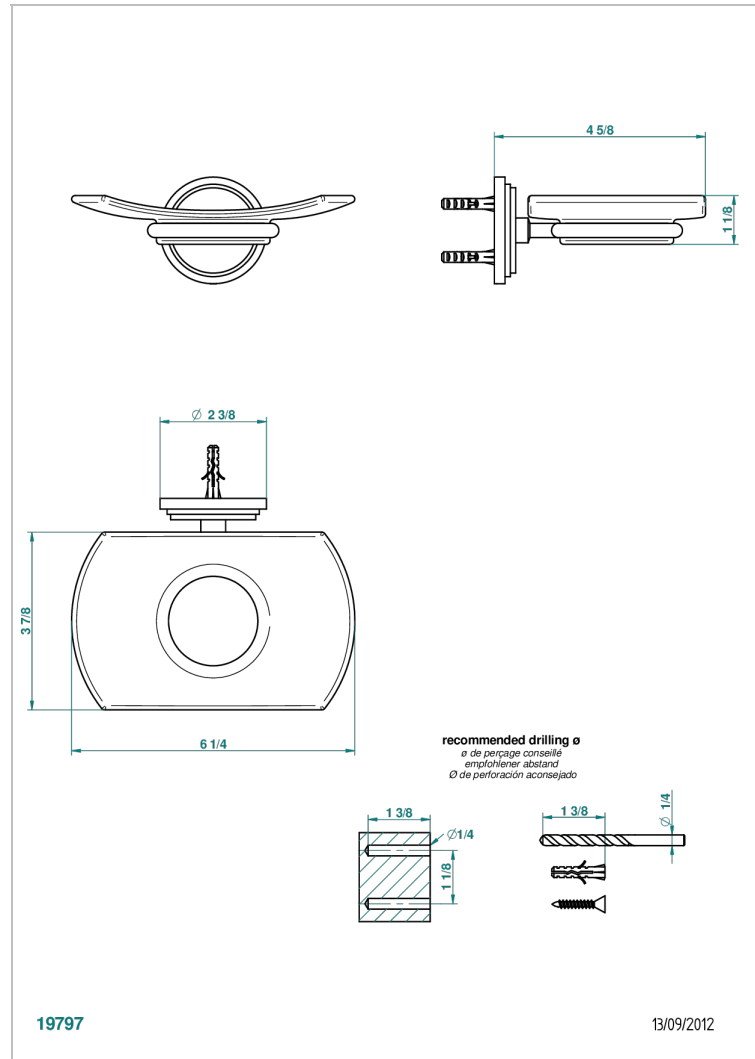

FROUFROU WITH LEVER

G2P-500

Wall mounted glass soap dish

CHARACTERISTIC

- Froufrou with lever
- Wall mounted glass soap dish

AVAILABLE FINITIONS

Antique nickel - H28
Black ceram - D30
Blush PVD - H62
Brass color PVD - H49
Brown bronze color PVD - F33
Gold color PVD - H52