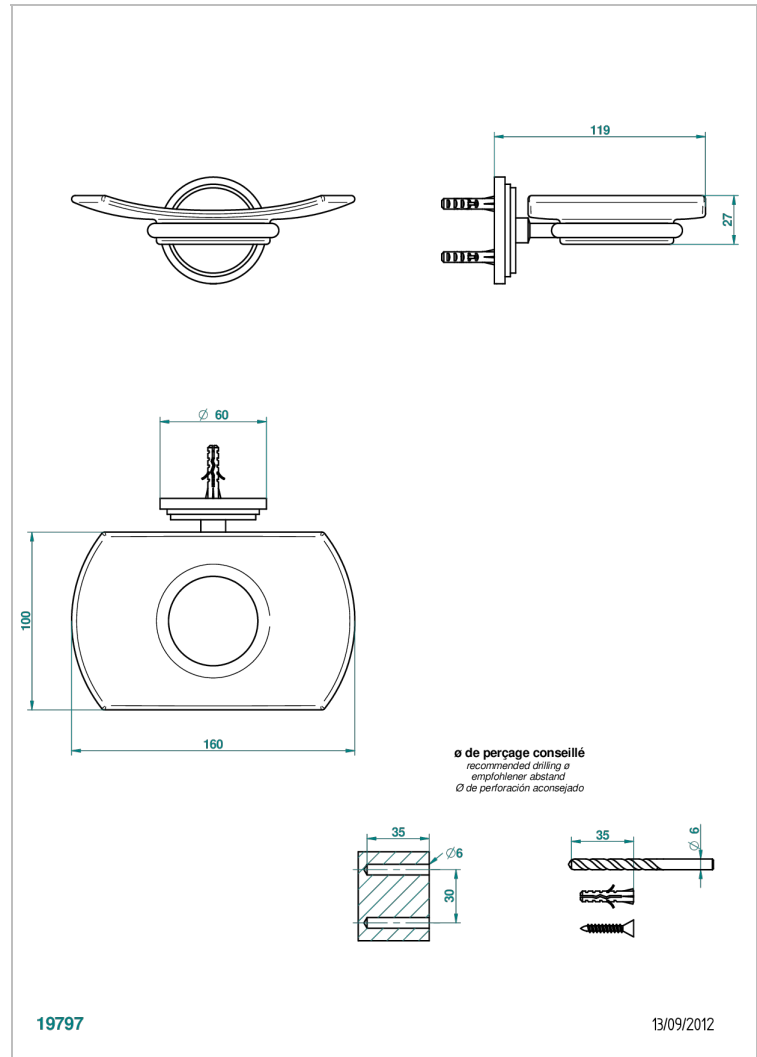

FROUFROU WITH LEVER

G2P-500

Wall mounted glass soap dish

THG[®]
PARIS

CHARACTERISTIC

- Froufrou with lever
- Wall mounted glass soap dish

AVAILABLE FINITIONS

Antique nickel - H28
Black ceram - D30
Blush PVD - H62
Brass color PVD - H49
Brown bronze color PVD - F33
Gold color PVD - H52