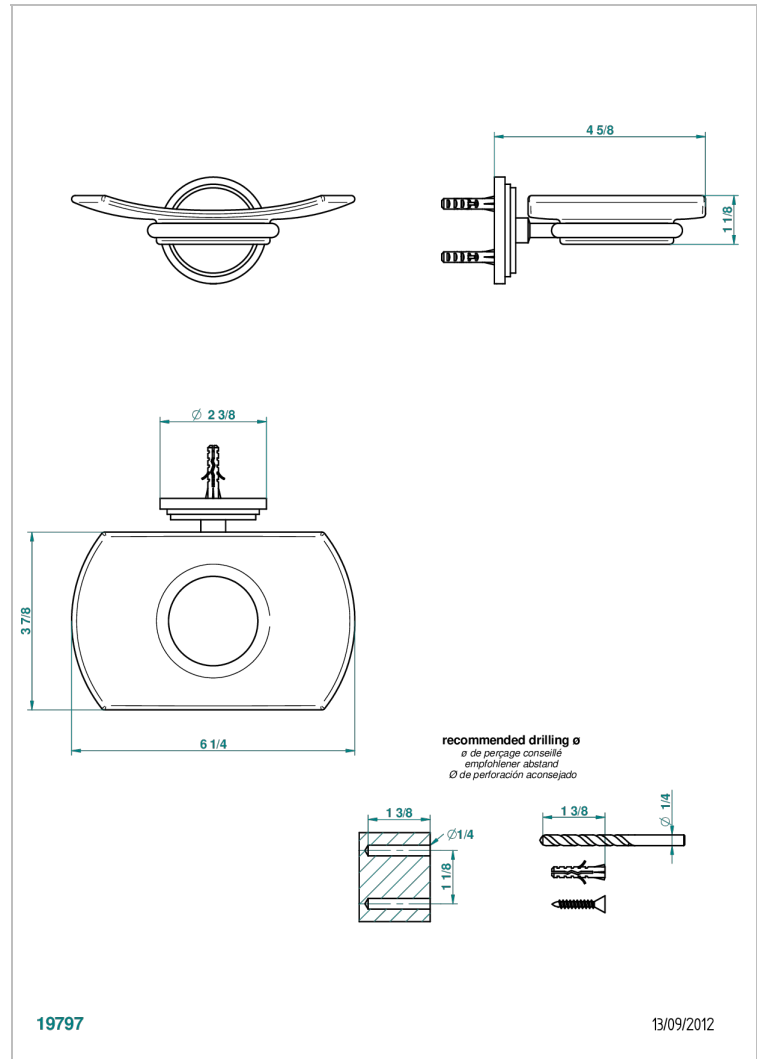

FROUFROU WITH LEVER

G2P-500

Wall mounted glass soap dish

THG[®]
PARIS

CHARACTERISTIC

- Froufrou with lever
- Wall mounted glass soap dish

AVAILABLE FINITIONS

Antique nickel - H28
Black ceram - D30
Blush PVD - H62
Brass color PVD - H49
Brown bronze color PVD - F33
Gold color PVD - H52