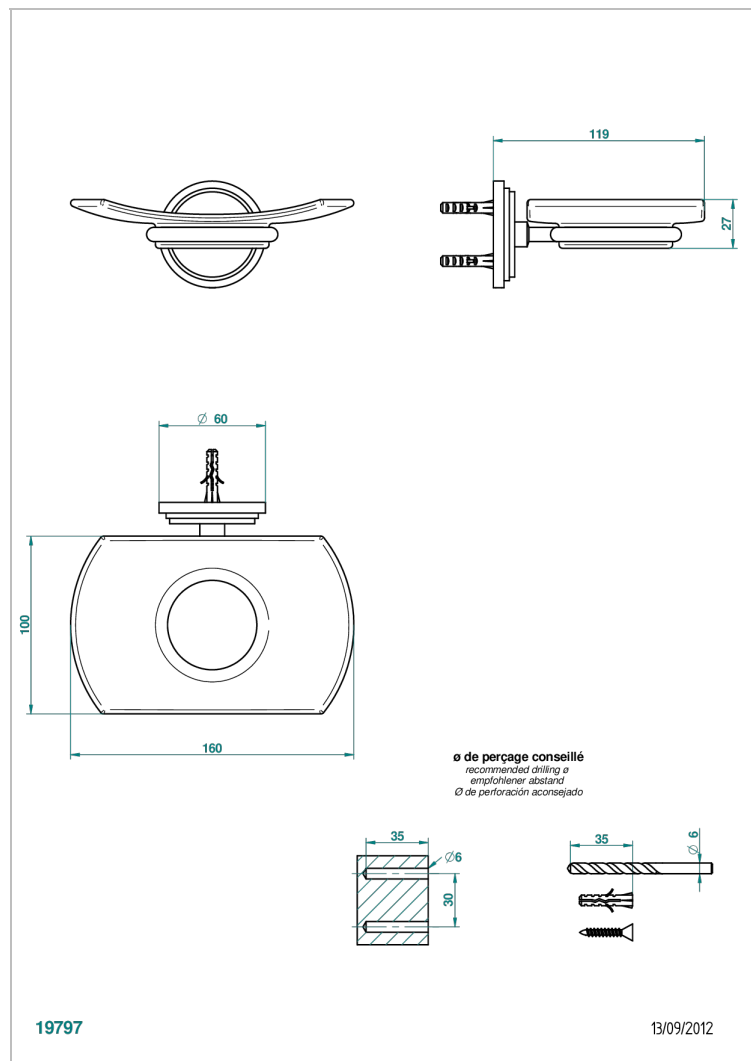

FAUBOURG BLACK PORCELAIN WITH LEVER HANDLES

G2M-500

Glass soap dish, wall mounted

CHARACTERISTIC

- Faubourg Black Porcelain with lever handles
- Glass soap dish, wall mounted

AVAILABLE FINITIONS

Black ceram - D30
Blush PVD - H62
Brass color PVD - H49
Brown bronze color PVD - F33
Chrome polished - A02
Chrome polished / gold polished - G02