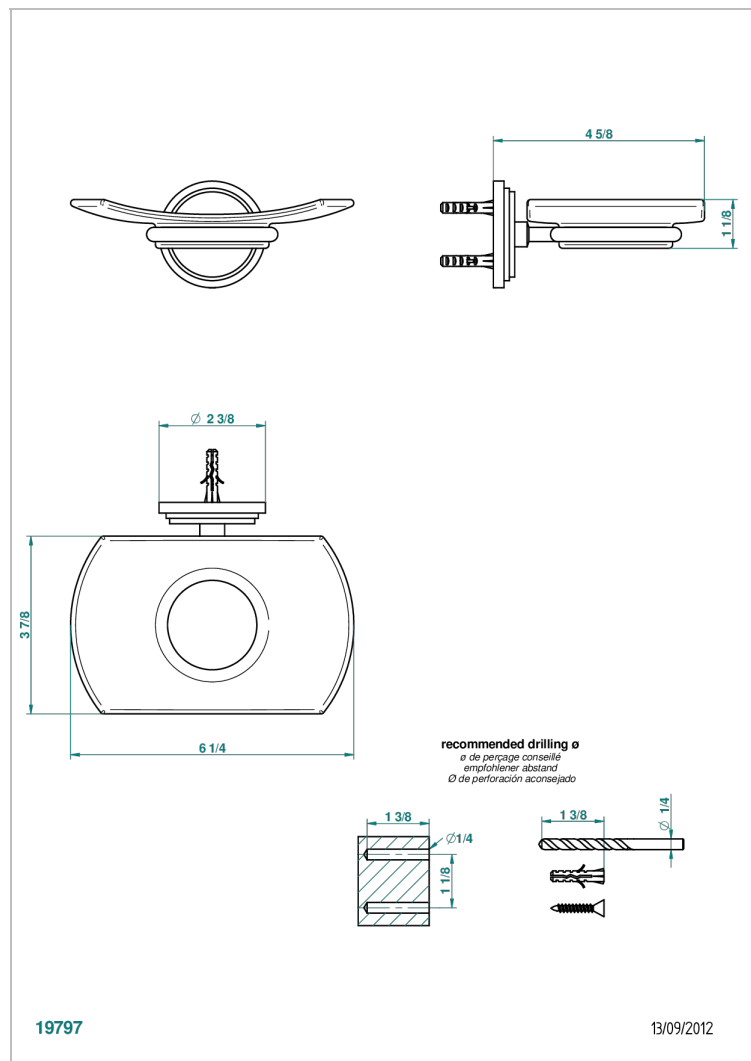

FAUBOURG BLACK PORCELAIN WITH LEVER HANDLES

G2M-500

Glass soap dish, wall mounted

CHARACTERISTIC

- Faubourg Black Porcelain with lever handles
- Glass soap dish, wall mounted

AVAILABLE FINITIONS

Black ceram - D30
Blush PVD - H62
Brass color PVD - H49
Brown bronze color PVD - F33
Chrome polished - A02
Chrome polished / gold polished - G02