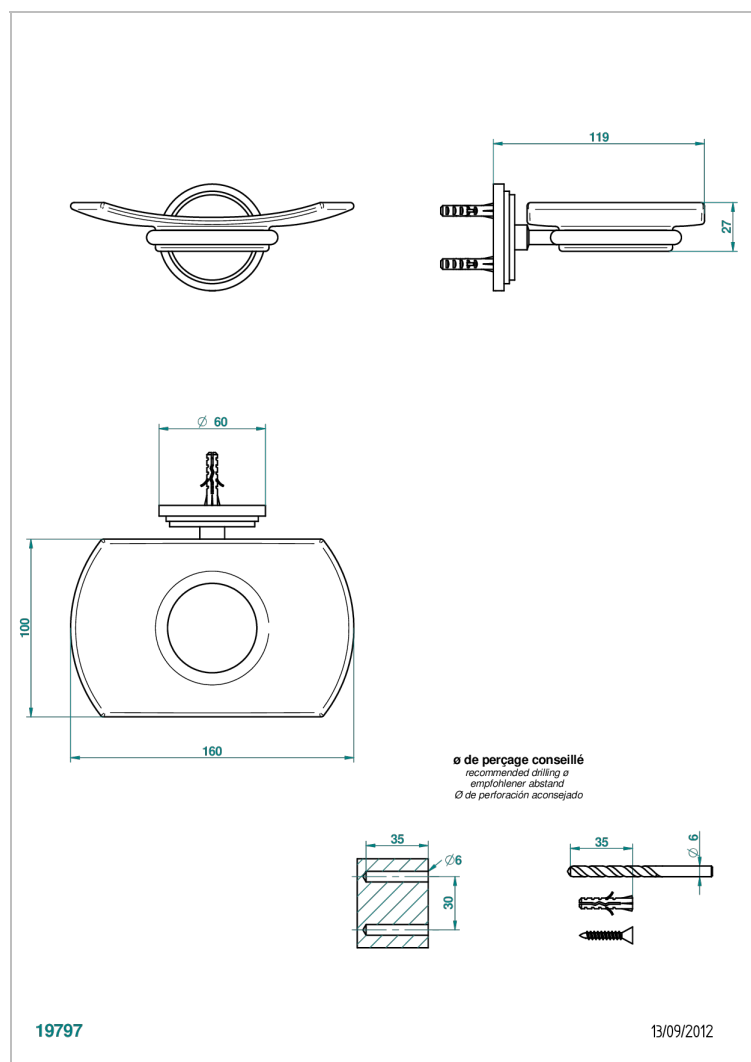

# FAUBOURG BLACK PORCELAIN WITH LEVER

G2M-500

Wall mounted glass soap dish

## CHARACTERISTIC

- Faubourg Black Porcelain with lever
- Wall mounted glass soap dish