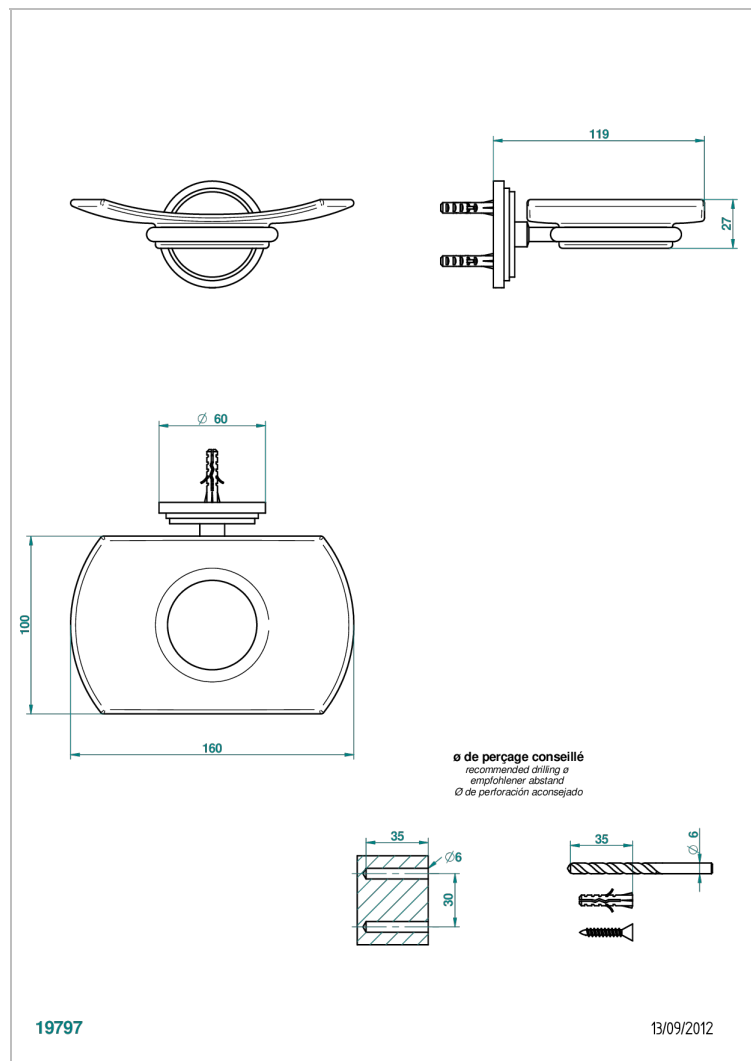

# FAUBOURG BLACK PORCELAIN WITH LEVER

G2M-500

Wall mounted glass soap dish

## CHARACTERISTIC

- Faubourg Black Porcelain with lever
- Wall mounted glass soap dish