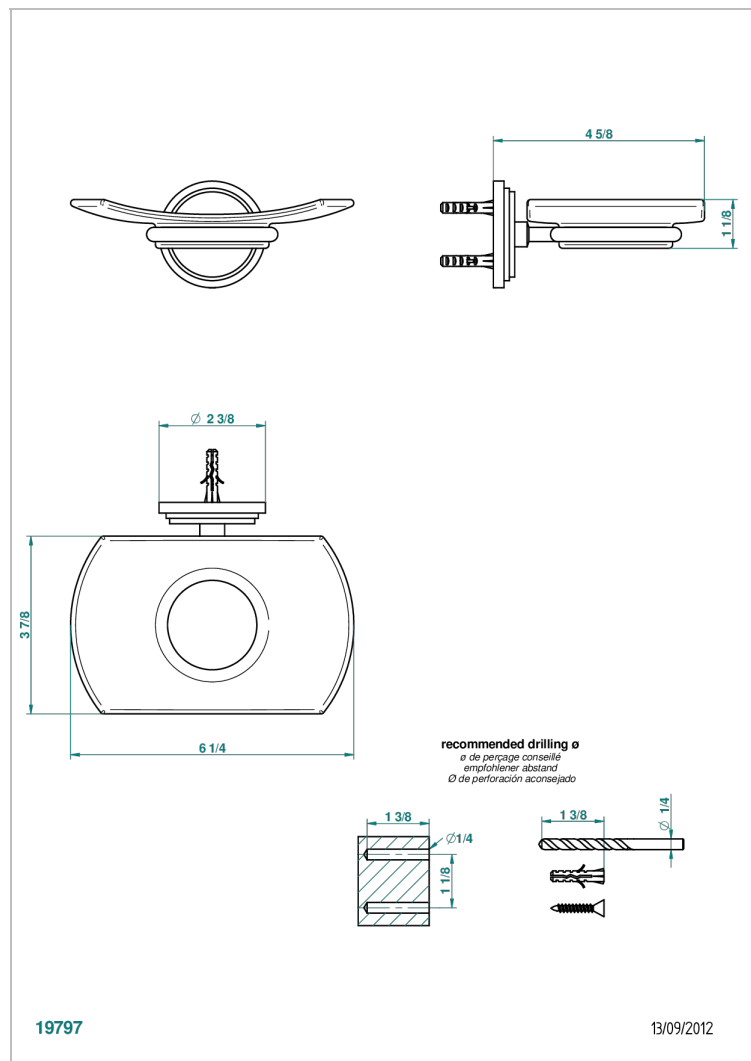

# FAUBOURG BLACK PORCELAIN WITH LEVER

G2M-500

Wall mounted glass soap dish

## CHARACTERISTIC

- Faubourg Black Porcelain with lever
- Wall mounted glass soap dish