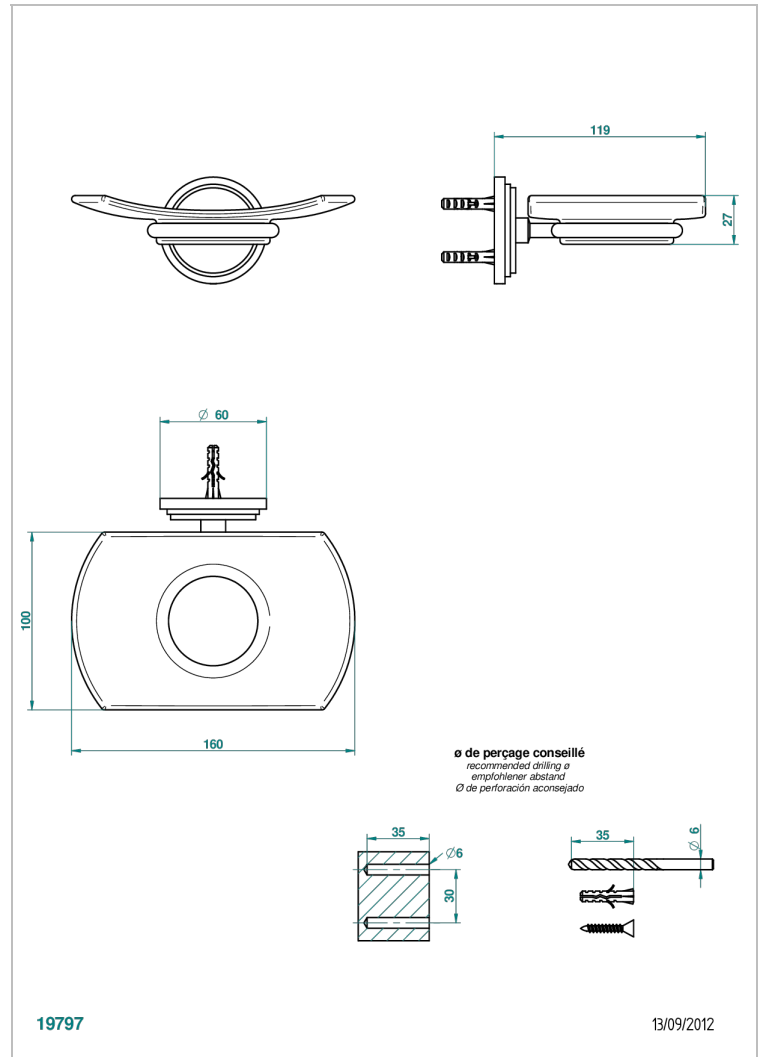

FAUBOURG BLACK PORCELAIN

G2L-500

Glass soap dish, wall mounted

THG[®]
PARIS

CHARACTERISTIC

- Faubourg Black Porcelain
- Glass soap dish, wall mounted

AVAILABLE FINITIONS

Black ceram - D30
Blush PVD - H62
Brass color PVD - H49
Brown bronze color PVD - F33
Chrome polished - A02
Chrome polished / gold polished - G02