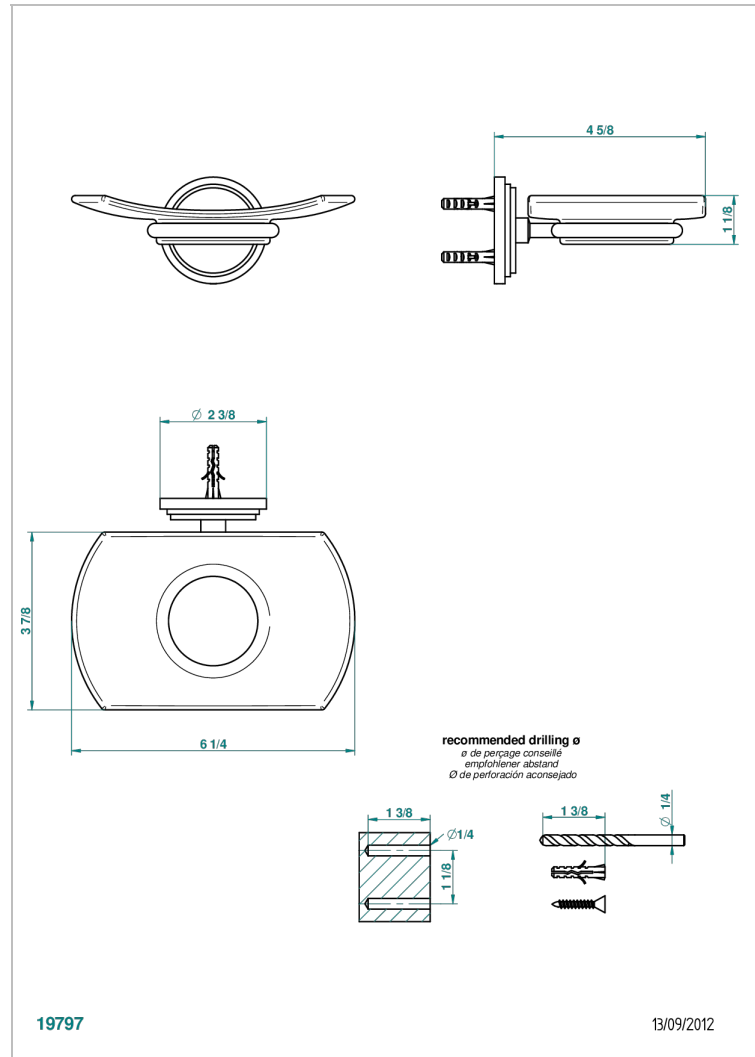

# FAUBOURG BLACK PORCELAIN

G2L-500

Glass soap dish, wall mounted

THG<sup>®</sup>  
PARIS

## CHARACTERISTIC

- Faubourg Black Porcelain
- Glass soap dish, wall mounted