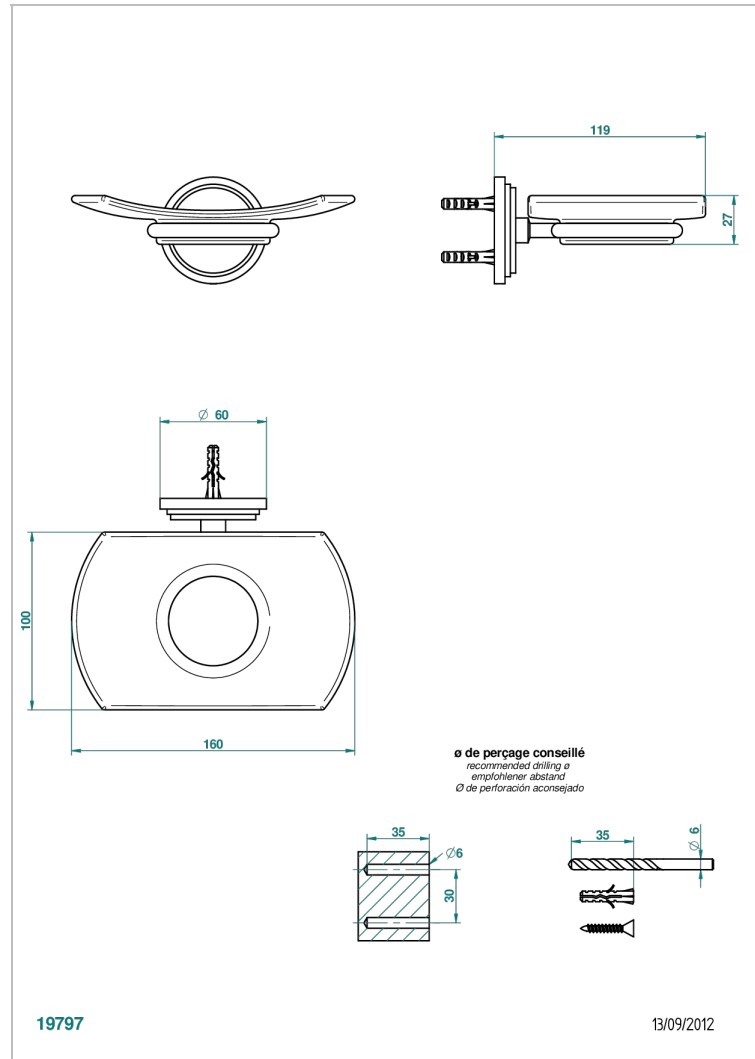

FAUBOURG BLACK PORCELAIN

G2L-500

Wall mounted glass soap dish

THG[®]
PARIS

CHARACTERISTIC

- Faubourg Black Porcelain
- Wall mounted glass soap dish

AVAILABLE FINITIONS

Antique nickel - H28
Black ceram - D30
Blush PVD - H62
Brass color PVD - H49
Brown bronze color PVD - F33
Gold color PVD - H52