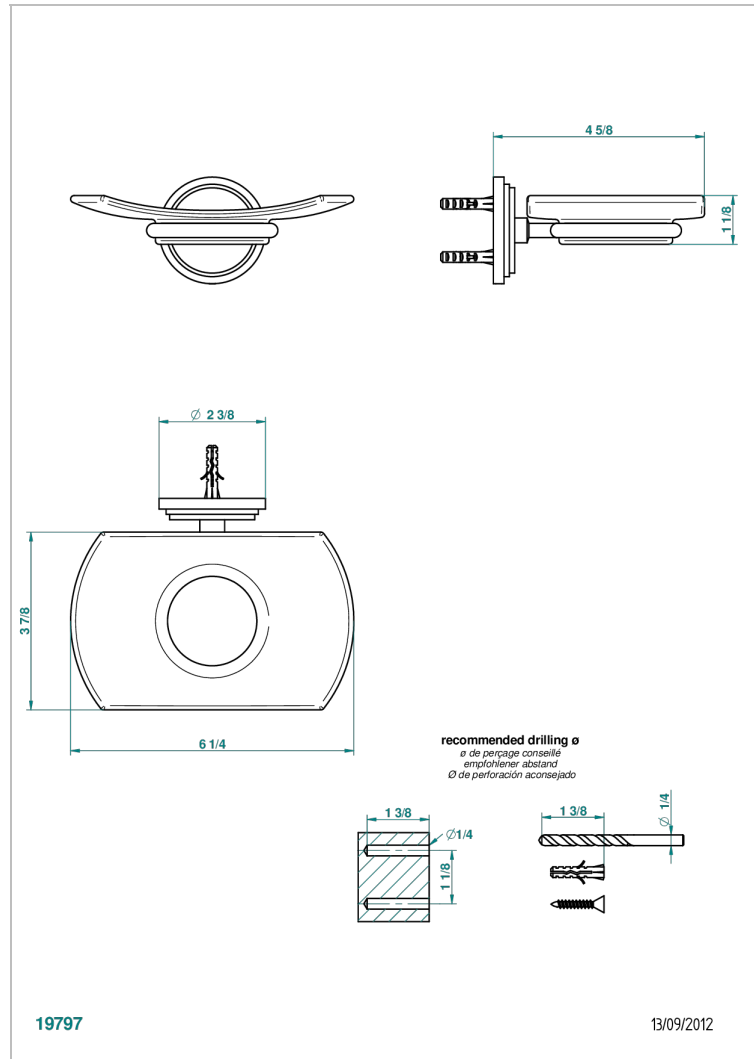

FAUBOURG BLACK PORCELAIN

G2L-500

Wall mounted glass soap dish

THG[®]
PARIS

CHARACTERISTIC

- Faubourg Black Porcelain
- Wall mounted glass soap dish

AVAILABLE FINITIONS

Antique nickel - H28
Black ceram - D30
Blush PVD - H62
Brass color PVD - H49
Brown bronze color PVD - F33
Gold color PVD - H52