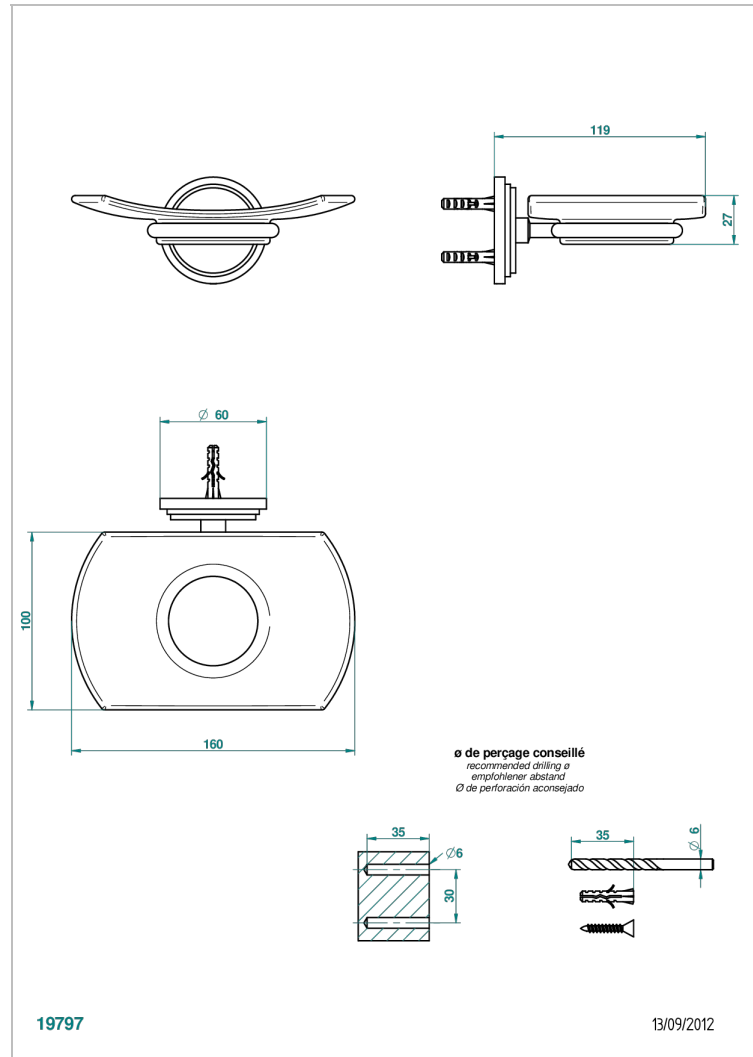

# FAUBOURG WHITE PORCELAIN

G2K-500

Glass soap dish, wall mounted

THG<sup>®</sup>  
PARIS

## CHARACTERISTIC

- Faubourg White Porcelain
- Glass soap dish, wall mounted