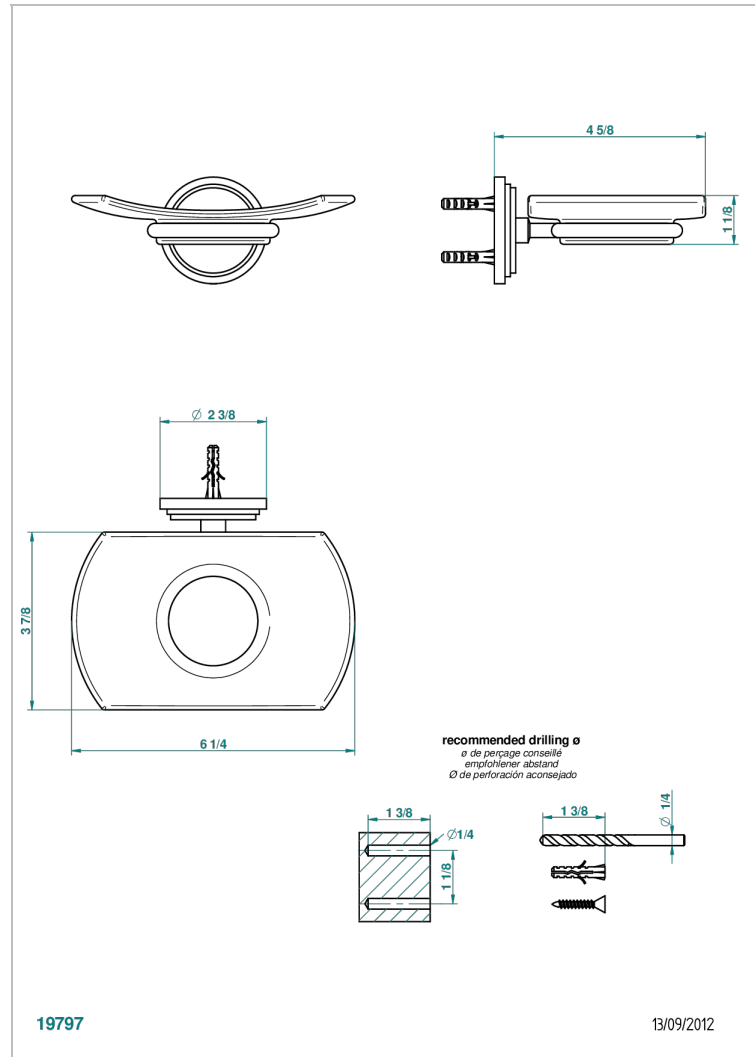

# FAUBOURG WHITE PORCELAIN

G2K-500

Glass soap dish, wall mounted

THG<sup>®</sup>  
PARIS

## CHARACTERISTIC

- Faubourg White Porcelain
- Glass soap dish, wall mounted