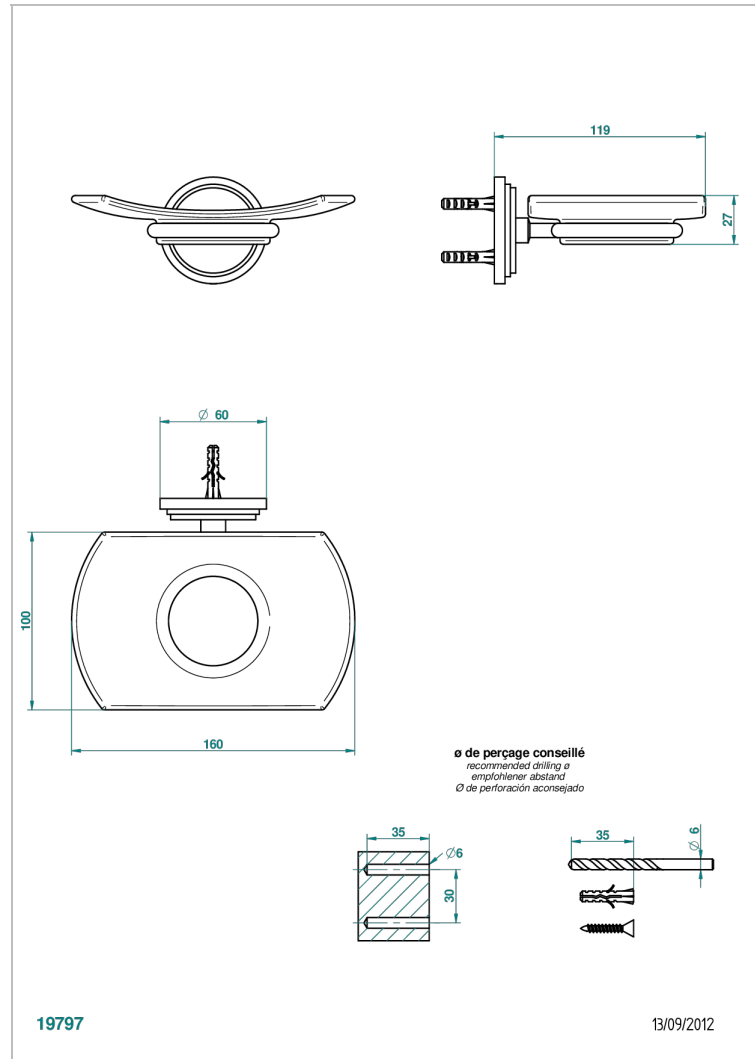

FAUBOURG WHITE PORCELAIN

G2K-500

Wall mounted glass soap dish

THG[®]
PARIS

CHARACTERISTIC

- Faubourg White Porcelain
- Wall mounted glass soap dish

AVAILABLE FINITIONS

Antique nickel - H28
Black ceram - D30
Blush PVD - H62
Brass color PVD - H49
Brown bronze color PVD - F33
Gold color PVD - H52