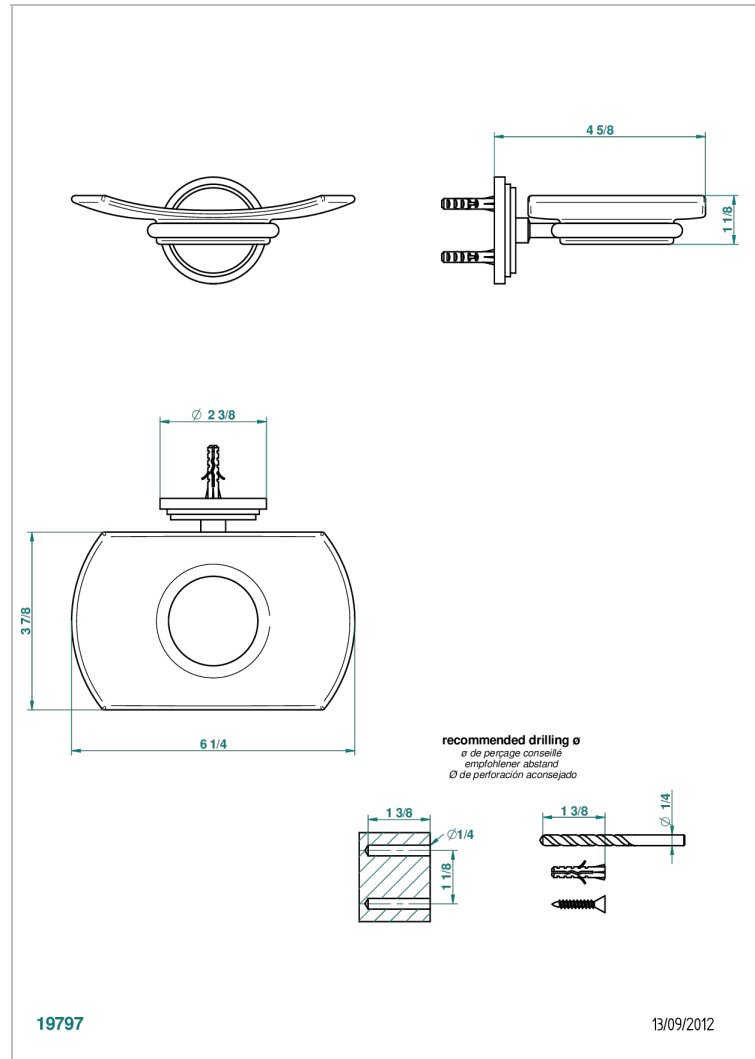

FAUBOURG WHITE PORCELAIN

G2K-500

Wall mounted glass soap dish

THG[®]
PARIS

CHARACTERISTIC

- Faubourg White Porcelain
- Wall mounted glass soap dish

AVAILABLE FINITIONS

Antique nickel - H28
Black ceram - D30
Blush PVD - H62
Brass color PVD - H49
Brown bronze color PVD - F33
Gold color PVD - H52