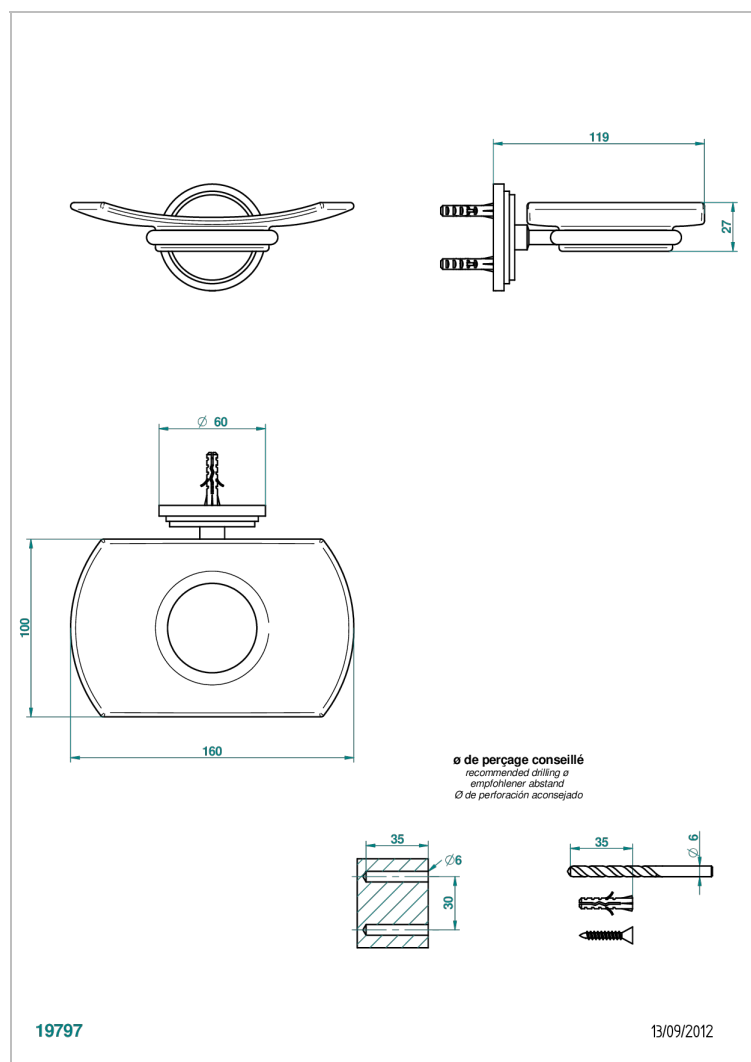

# FAUBOURG WHITE PORCELAIN WITH LEVER HANDLES

G2J-500

Glass soap dish, wall mounted

## CHARACTERISTIC

- Faubourg White Porcelain with lever handles
- Glass soap dish, wall mounted