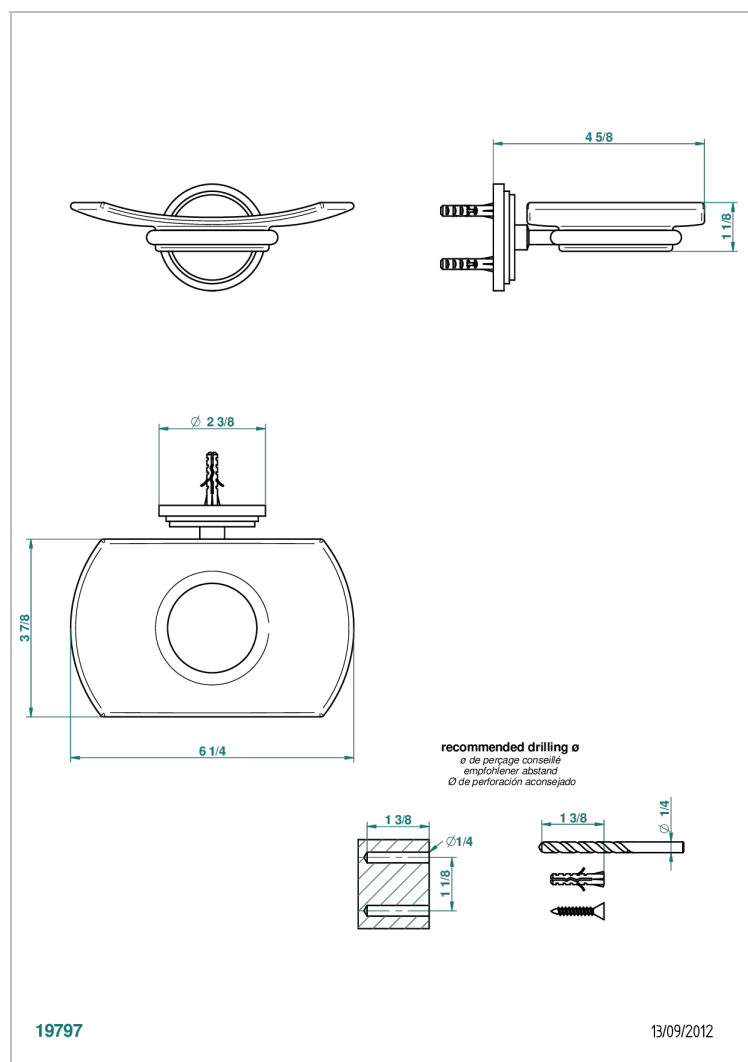

FAUBOURG WHITE PORCELAIN WITH LEVER HANDLES

G2J-500

Glass soap dish, wall mounted

CHARACTERISTIC

- Faubourg White Porcelain with lever handles
- Glass soap dish, wall mounted

AVAILABLE FINITIONS

Black ceram - D30
 Blush PVD - H62
 Brass color PVD - H49
 Brown bronze color PVD - F33
 Chrome polished - A02
 Chrome polished / gold polished - G02