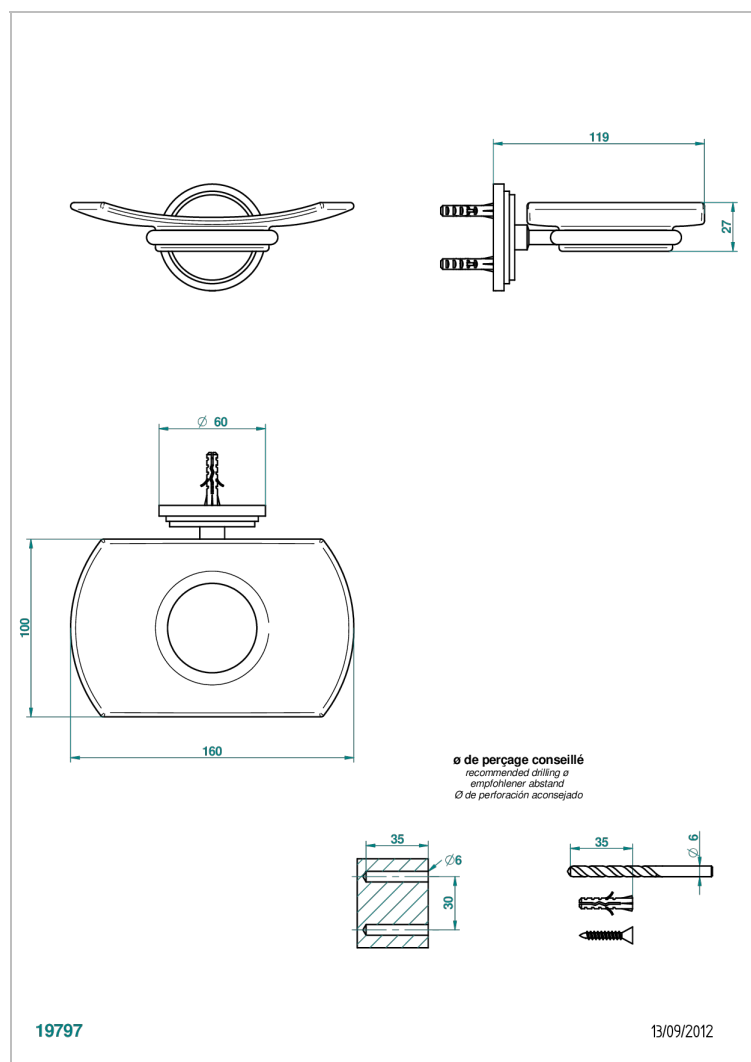

FAUBOURG WHITE PORCELAIN WITH LEVER

G2J-500

Wall mounted glass soap dish

CHARACTERISTIC

- Faubourg White Porcelain with lever
- Wall mounted glass soap dish

AVAILABLE FINITIONS

Antique nickel - H28
Black ceram - D30
Blush PVD - H62
Brass color PVD - H49
Brown bronze color PVD - F33
Gold color PVD - H52