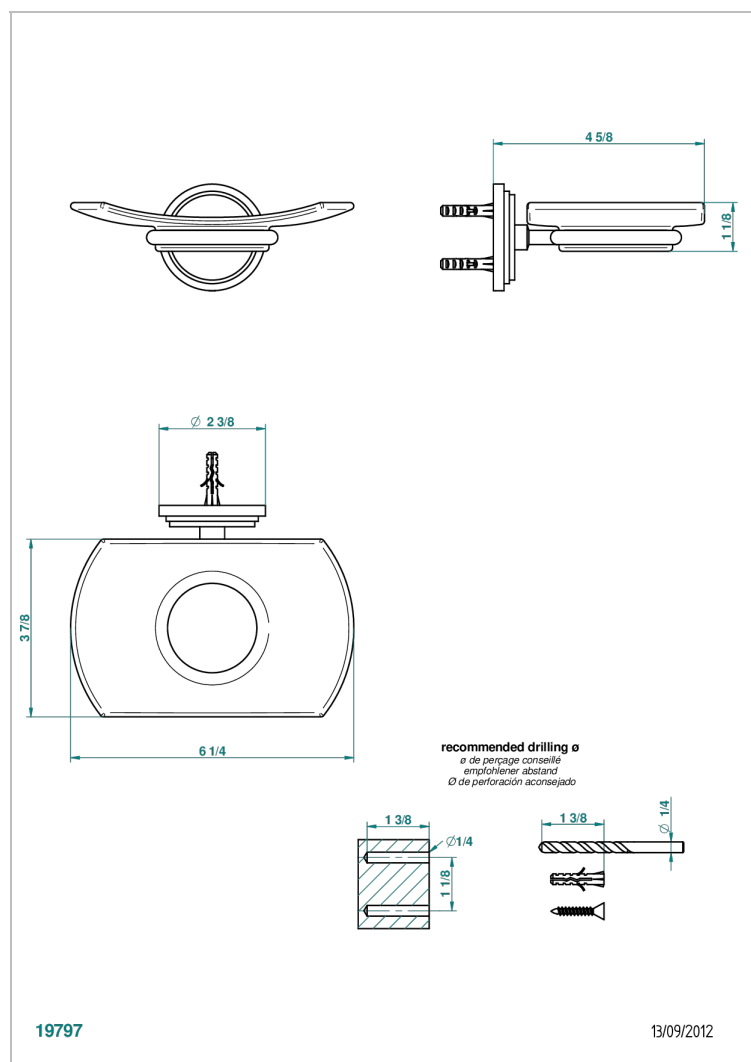

FAUBOURG WHITE PORCELAIN WITH LEVER

G2J-500

Wall mounted glass soap dish

CHARACTERISTIC

- Faubourg White Porcelain with lever
- Wall mounted glass soap dish

AVAILABLE FINITIONS

Antique nickel - H28
Black ceram - D30
Blush PVD - H62
Brass color PVD - H49
Brown bronze color PVD - F33
Gold color PVD - H52