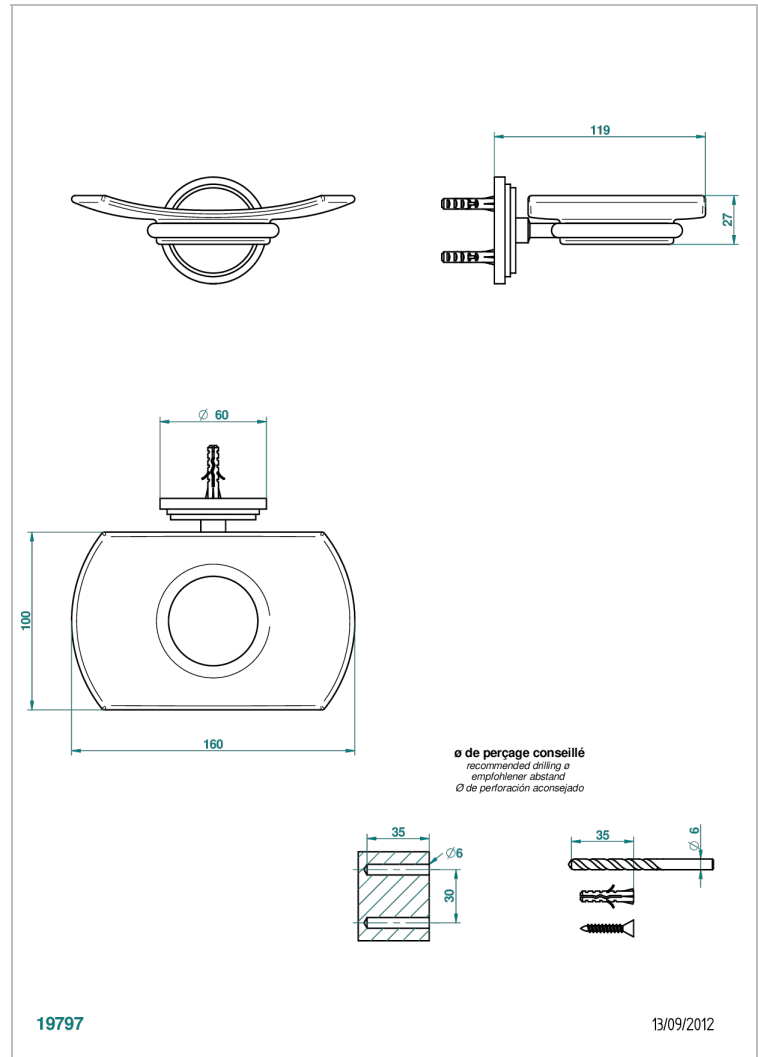

LE 9 NERO MARQUINA

G2I-500

Glass soap dish, wall mounted

THG[®]
PARIS

CHARACTERISTIC

- Le 9 Nero Marquina
- Glass soap dish, wall mounted

AVAILABLE FINITIONS

Black ceram - D30
Blush PVD - H62
Brass color PVD - H49
Brown bronze color PVD - F33
Chrome polished - A02
Chrome polished / gold polished - G02