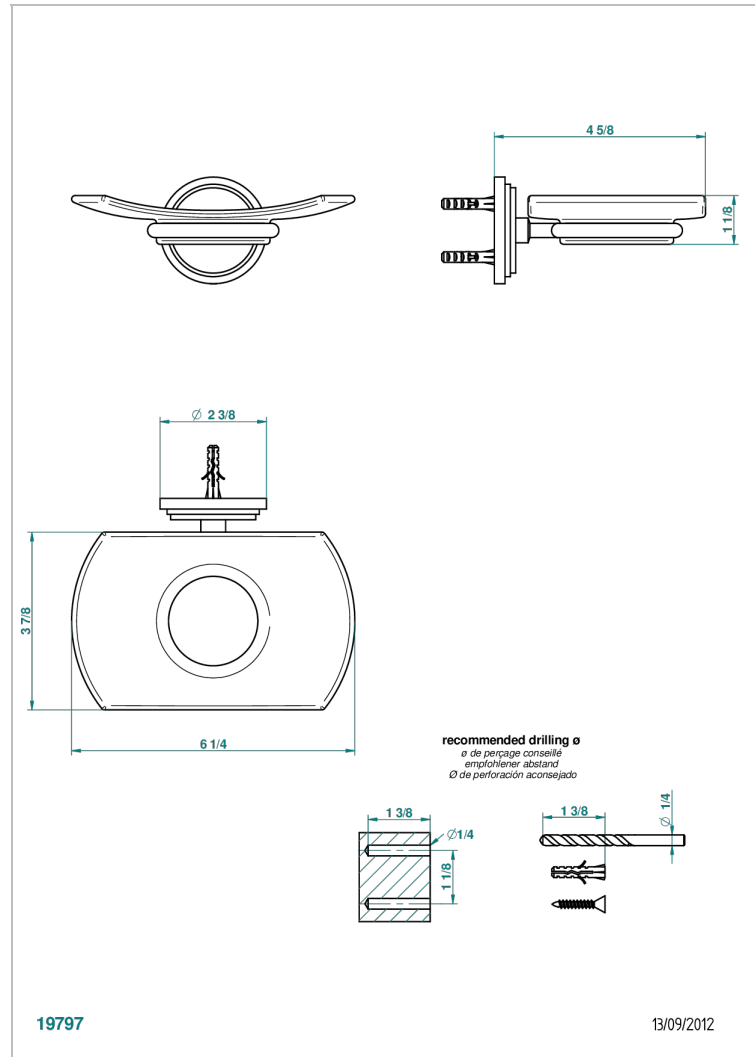

LE 9 NERO MARQUINA

G2I-500

Glass soap dish, wall mounted

THG[®]
PARIS

CHARACTERISTIC

- Le 9 Nero Marquina
- Glass soap dish, wall mounted

AVAILABLE FINITIONS

Black ceram - D30
Blush PVD - H62
Brass color PVD - H49
Brown bronze color PVD - F33
Chrome polished - A02
Chrome polished / gold polished - G02