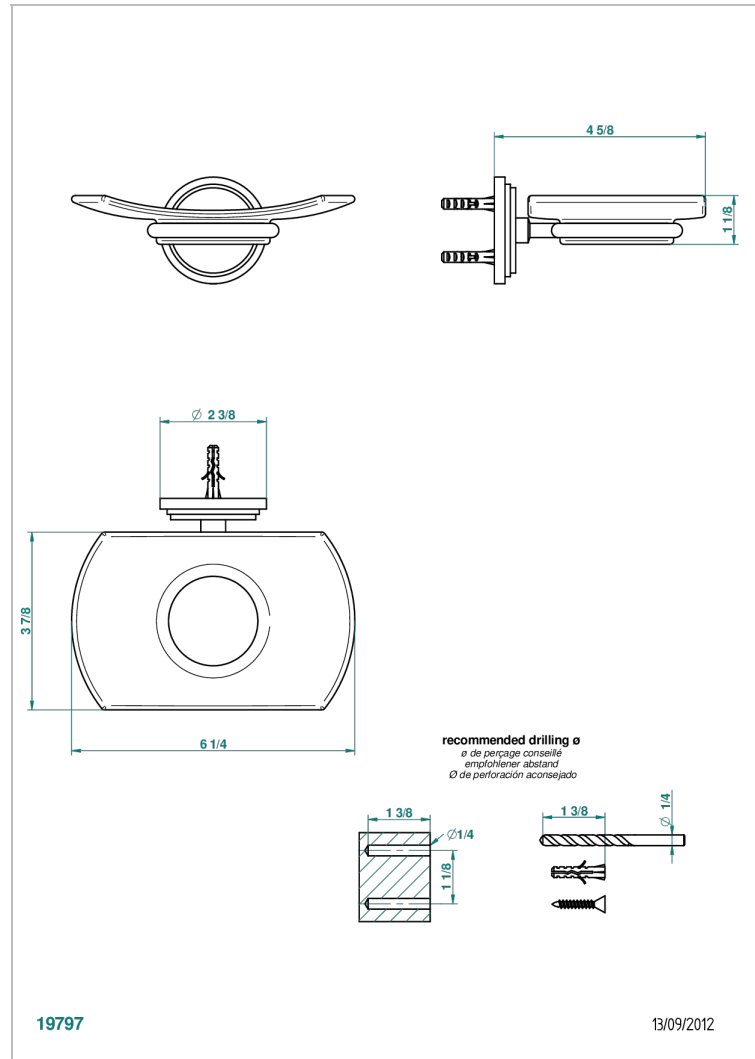

LE 9 NERO MARQUINA

G2I-500

Wall mounted glass soap dish

THG[®]
PARIS

CHARACTERISTIC

- Le 9 Nero Marquina
- Wall mounted glass soap dish

AVAILABLE FINITIONS

Antique nickel - H28
Black ceram - D30
Blush PVD - H62
Brass color PVD - H49
Brown bronze color PVD - F33
Gold color PVD - H52