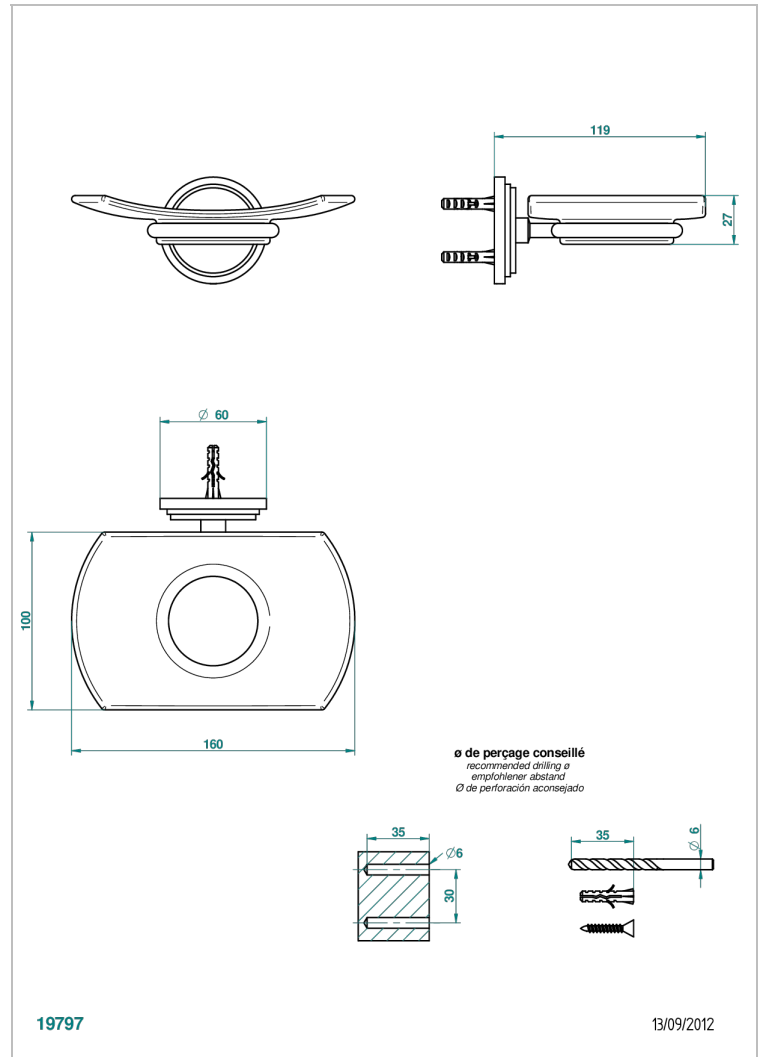

LE 9 NERO MARQUINA

G2I-500

Wall mounted glass soap dish

THG[®]
PARIS

CHARACTERISTIC

- Le 9 Nero Marquina
- Wall mounted glass soap dish

AVAILABLE FINITIONS

Antique nickel - H28
Black ceram - D30
Blush PVD - H62
Brass color PVD - H49
Brown bronze color PVD - F33
Gold color PVD - H52