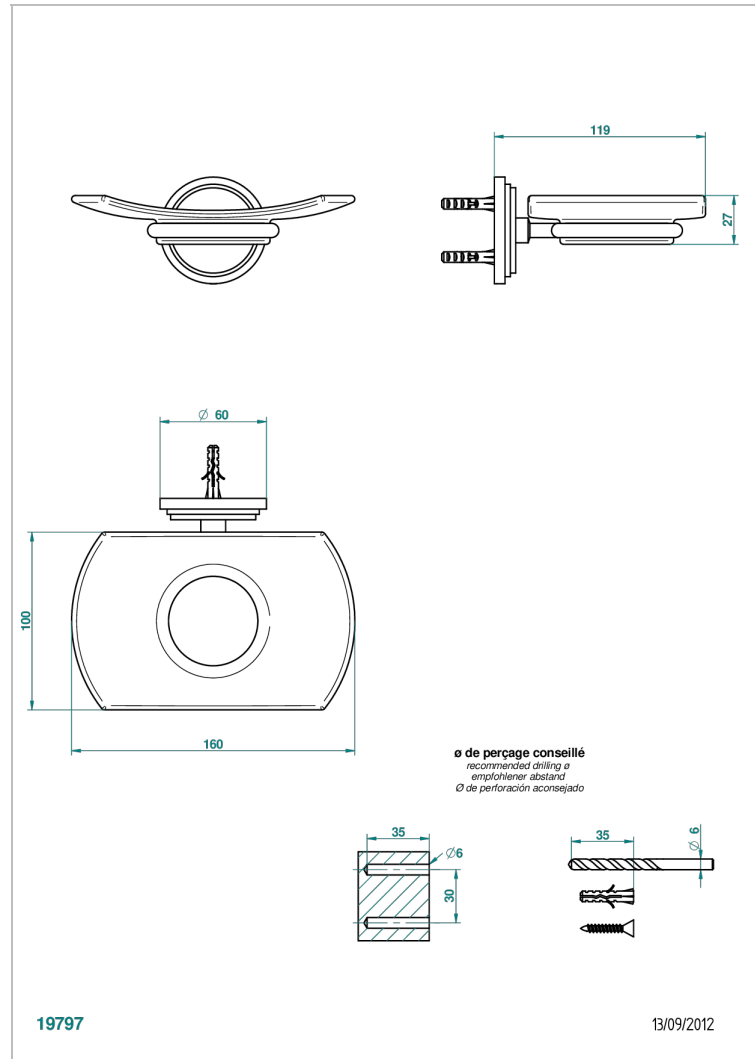

LE 9 NERO MARQUINA

G2I-500

Wall mounted glass soap dish

THG[®]
PARIS

CHARACTERISTIC

- Le 9 Nero Marquina
- Wall mounted glass soap dish

AVAILABLE FINITIONS

Antique nickel - H28
Black ceram - D30
Blush PVD - H62
Brass color PVD - H49
Brown bronze color PVD - F33
Gold color PVD - H52