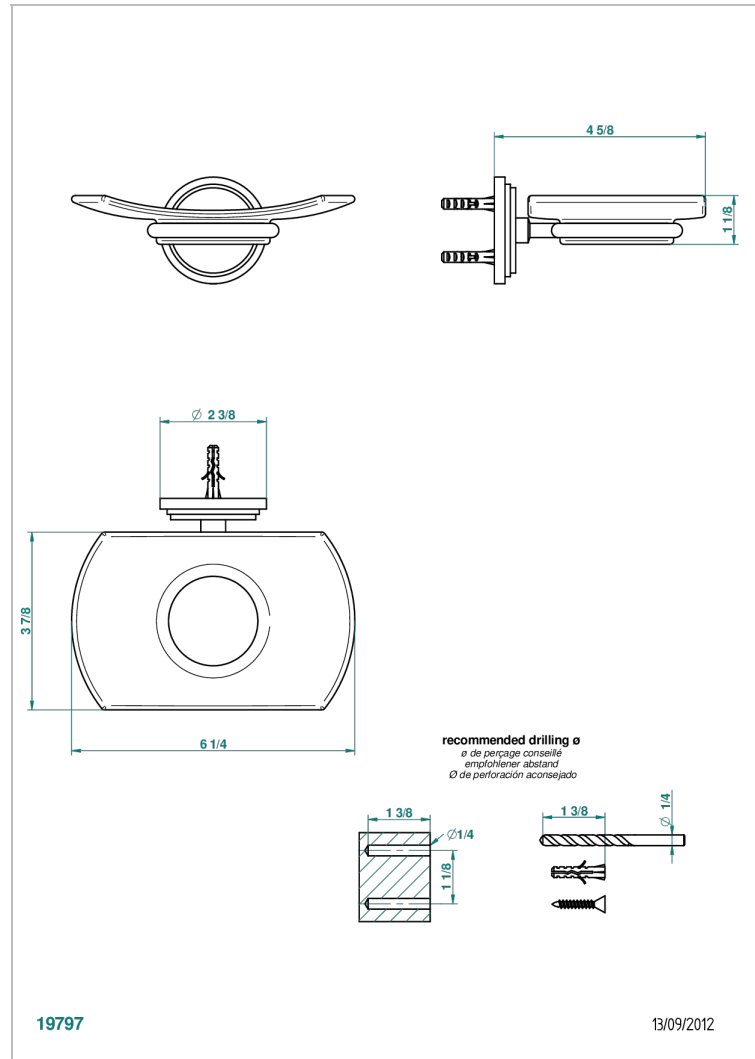

# LE 9 NERO MARQUINA

G2I-500

Wall mounted glass soap dish

THG<sup>®</sup>  
PARIS

## CHARACTERISTIC

- Le 9 Nero Marquina
- Wall mounted glass soap dish